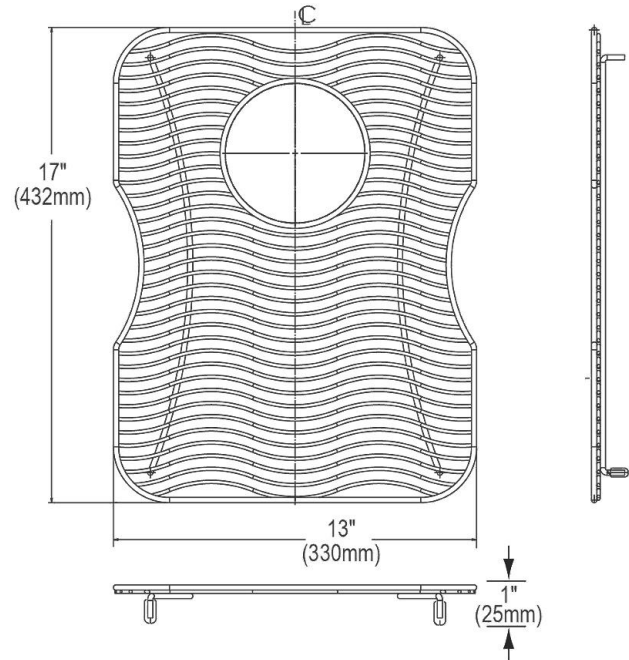

Material:	Stainless Steel
Finish:	Polished Stainless Steel
Dimensions:	13" x 17" x 1"
Fits Bowl Size(s):	14" x 18"

Special Note: For bowls with rear center drain opening.

AMERICAN PRIDE. A LIFETIME TRADITION.
Like your family, the Elkay family has values and traditions that endure. For almost a century, Elkay has been a family-owned and operated company, providing thousands of jobs that support our families and communities.

[Clean and Care Manual (PDF)](#)

[Clean and Care Manual (PDF)](#)

[Warranty (PDF)](#)