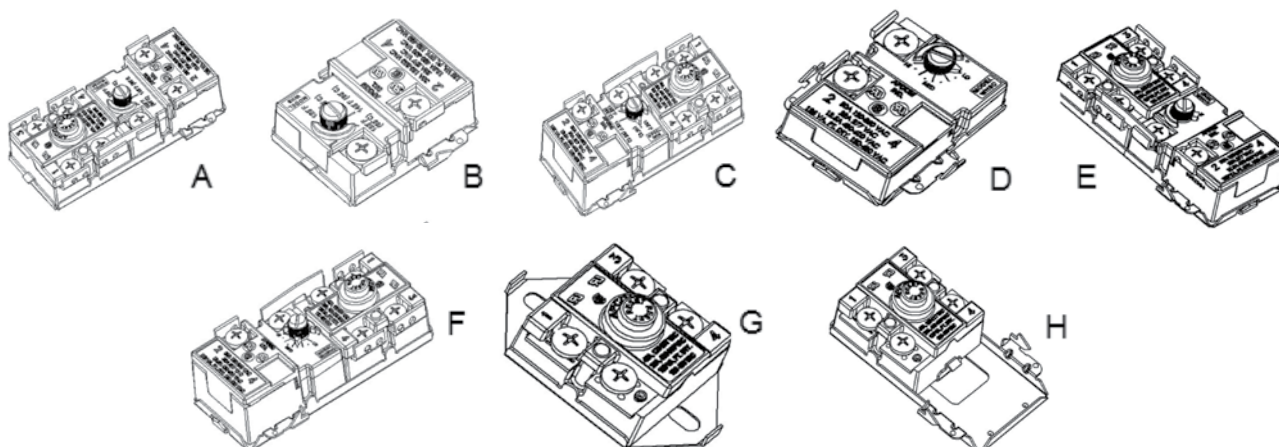

## Electric Thermostats

Image	Part Number	NEW Part Number	Description
A	9001954015	100108683	Upper Thermostat - Residential
B	9000507015	100108421	Lower Thermostat - Residential
C	9000509015	100108424	Single Element Heater Thermostat - Residential
NI*	9002856015	100108951	Upper Thermostat - Commercial
D	9000650015	100108437	Lower Thermostat - Commercial
NI*	9002857015	100108952	Single Element Heater Thermostat - Commercial
E	9002394015	100108774	Point-of-Use Heater Thermostat (2 & 4 Gallon)
F	9001726015	100108641	3-Phase Heater Thermostat - Commercial
G	9007480015	100112046	Heater High Limit - Stud Mount
H	9008170015	100112570	Heat Pump High Limit

\*NI: Not Illustrated

- Patented design positions bimetal sensor for temperature sensitivity
- Wiring terminals ensure positive connection
- High limit feature provides improved safety
- For commercial and residential applications
- UL and CSA approved

## Miscellaneous Replacement Parts (Electric)

Part Number	NEW Part Number	Description
9000030015	100108262	Element Adapter Kit
9000443015	100108414	Element Gasket Assortment
9000429015	100108412	Heavy Duty Element Wrench (Socket length 5")
9004704115	100110028	Square Flange (2-1/2" bolt circle 1-49/64" centers)
9005897015	100110712	Plug for 1-1/4" Screw-In Element opening