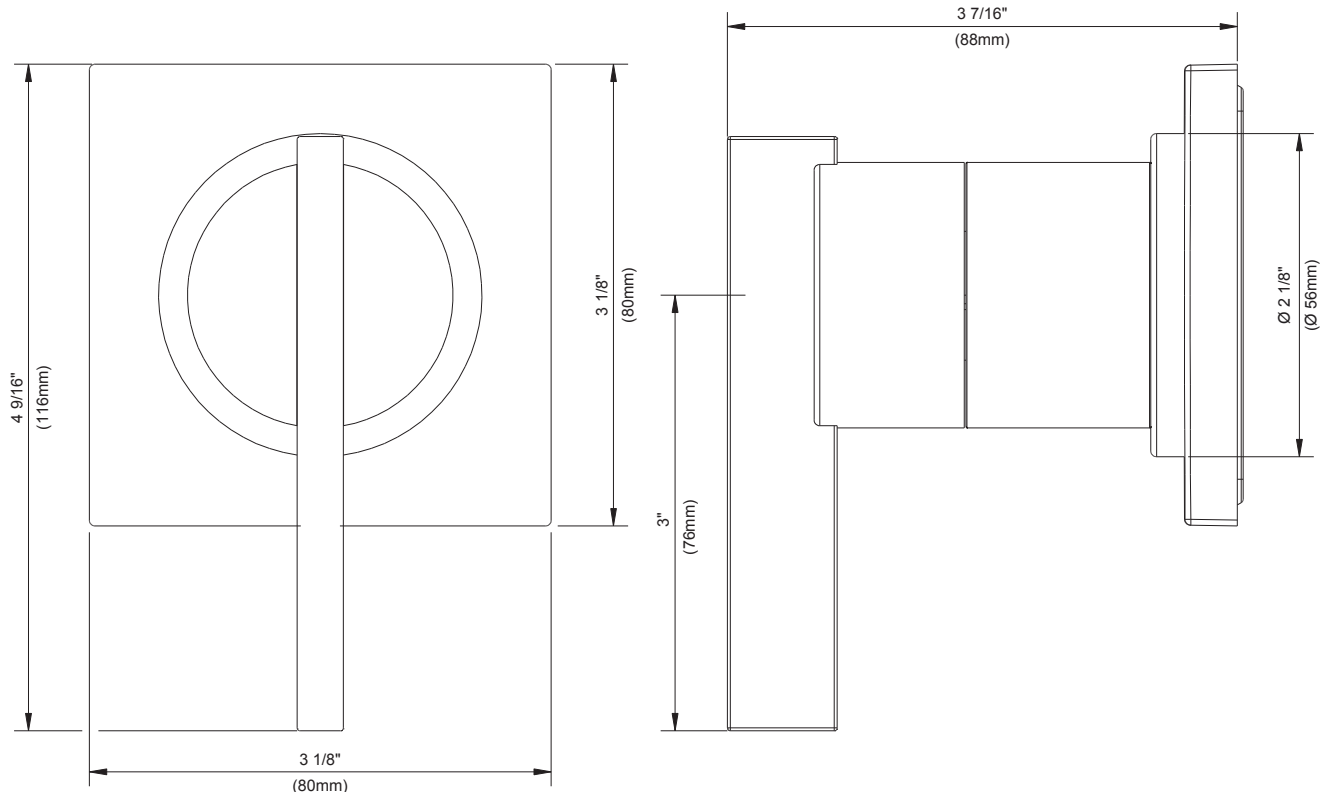

SPECIFICATIONS

Features/Benefits

- Can Be Used as Trim Only for 3/4" Volume Control or 1/2" Shower Diverter, 3-Port/ 2-Outlet or 4-Port/ 3-Outlet
- Requires 3/4" Volume Control Valve, D135300BT, or Single Handle 4 Position Diverter Valve, D130510BT, or Single Handle 3 Position Diverter Valve, D130515BT, or Single Handle 8 Position Diverter Valve, D130010BT, Sold Separately
- Deep Wall Extension Kit, D130011B, Sold Separately
- Includes Escutcheon and Control Handle Assembly

Available Color/Finishes

Color tiles intended for reference only.

Color	Code	Description
		Chrome
	BN	Brushed Nickel

Standards & Certifications

ASME A112.18.1/CSA B125.1
ADA for lever handle control

Submittal Information: