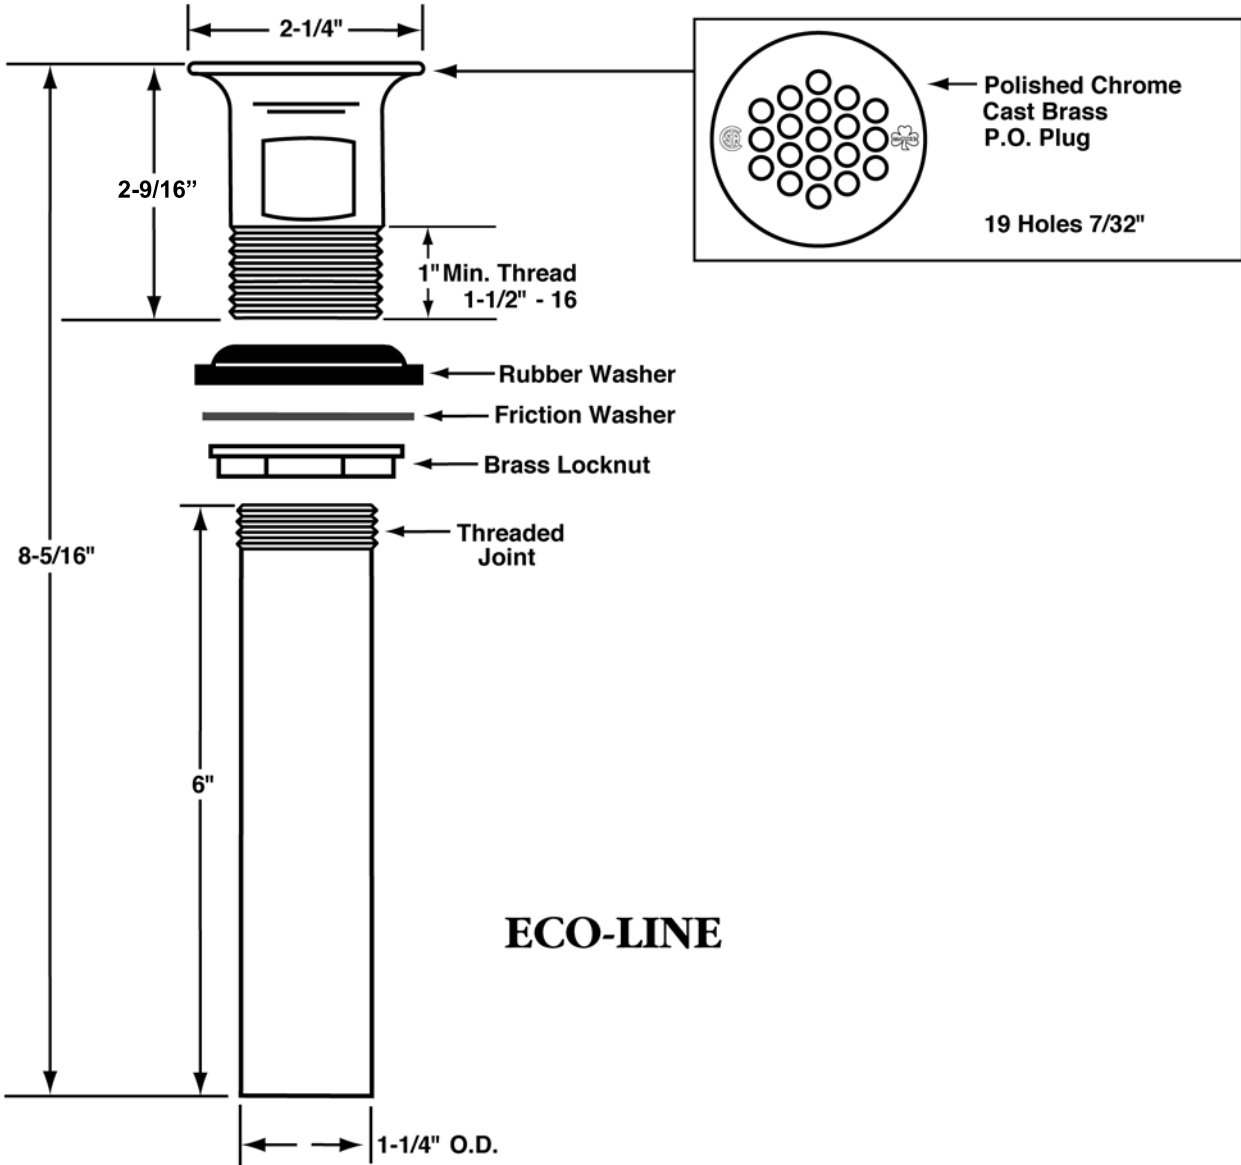

**McGuire Manufacturing Co., Inc.**

60 Grandview Court  
P.O. Box 746 • Cheshire, CT 06410  
203-699-1801 • Fax: 203-699-1813  
www.mcguiremfg.com

**PRODUCT SPECIFICATION**

**Part No.**

**155AECO**

**Open Grid P.O. Plug**

**Job Name:**

**Submittal Number:**

**ECO-LINE**

ASME A112.18.1-2011/CSA B125.2-11

**Specifications:**

Cast Brass Chrome Plated Open Grid P.O. Plug with 17 gauge 1-1/4" x 6" seamless brass tailpiece, brass lock nut, heavy rubber basin washer and fiber friction washer. Drain shall be in compliance with CSA or other recognized testing authority and bear both manufacturer and testing mark.