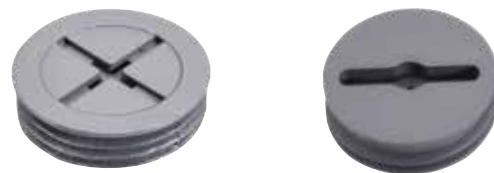

## Features

- 1/2" - 1" closure plugs
- Gray, bronze and white

## Application

- UL listed for wet locations
- Safely seal off unused hubs in metallic outlet boxes

## Standard Material

- Cast aluminum with powder coat finish or plastic

## Standard Finish

- Cast aluminum – premium powder coat finish

Catalog Number	UPC	Size	Ship Case	Weight/ Case	A	B
<b>WP50</b>	19700	<b>1/2"</b>	100	2	.79	.33
<b>WP75</b>	19710	<b>3/4"</b>	50	2	1	.30
<b>WP100</b>	19720	<b>1"</b>	25	2	1.23	.28
Plastic						
<b>WP50PL</b>	86412	<b>1/2"</b>	100	1	.79	.33
<b>WP50PLB*</b>	86521	<b>1/2"</b>	50	1	.79	.33
<b>WP50PLW**</b>	86520	<b>1/2"</b>	50	1	.79	.33
<b>WP75PL</b>	86413	<b>3/4"</b>	50	1	1	.30