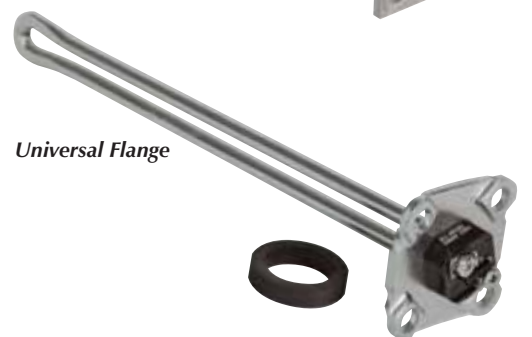

Universal Flange Foldback includes gasket #06882

04803	4500w	3500w	-	240v	HWD	9"	12
-------	-------	-------	---	------	-----	----	----

Screw-In - Special Order Only includes gasket #06822

Stock #	Watts @ 480v	Watts @ 277v	Watts @ 240v	Nominal Voltage	Type	Min. Tank Diameter	Case Qty.
02382	4500w	-	-	480v	HWD	12"	12
02352	5000w	-	-	480v	HWD	12"	12
02392	6000w	-	-	480v	HWD	14"	12
04732	-	4500w	3380w	277v	HWD	15"	12

Screw-In Foldback - Special Order Only includes gasket #06822

04742	-	6000w	4500w	277v	HWD	13"	12
-------	---	-------	-------	------	-----	-----	----

Stock elements that end in 3 are carded. To order items in bulk, change the last digit of the stock number to 2. Minimum order quantity for bulk elements is 25. See page 6 for Replacement Gaskets.