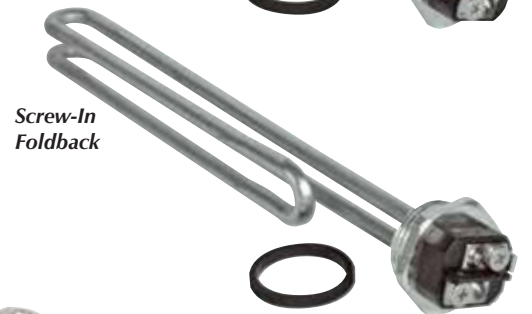

Universal Flange Foldback includes gasket #06882

04803	4500w	3500w	-	240v	HWD	9"	12
-------	-------	-------	---	------	-----	----	----

Screw-In - Special Order Only includes gasket #06822

Stock #	Watts @ 480v	Watts @ 277v	Watts @ 240v	Nominal Voltage	Type	Min. Tank Diameter	Case Qty.
02382	4500w	-	-	480v	HWD	12"	12
02352	5000w	-	-	480v	HWD	12"	12
02392	6000w	-	-	480v	HWD	14"	12
04732	-	4500w	3380w	277v	HWD	15"	12

Screw-In Foldback - Special Order Only includes gasket #06822

04742	-	6000w	4500w	277v	HWD	13"	12
-------	---	-------	-------	------	-----	-----	----

Stock elements that end in 3 are carded. To order items in bulk, change the last digit of the stock number to 2. Minimum order quantity for bulk elements is 25. See page 6 for Replacement Gaskets.