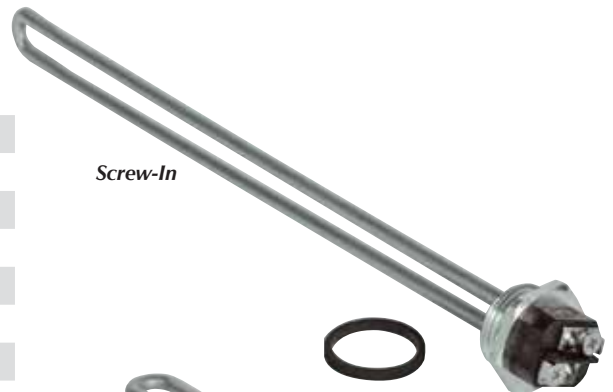

Screw-In Foldback (1" NPSM; Fits most screw in type water heaters.) includes gasket #06822

02363	5500w	4125w	-	240v	HWD	11"	12
02643	4500w	3500w	-	240v	HWD	9"	12

Flat Flange includes gasket #06842

03743	-	-	1500w	120v	HWD	9"	12
03923	3500w	2500w	-	240v	HWD	14"	12
03943	4500w	3500w	-	240v	HWD	15"	12

Universal Flange includes gasket #06882

04363	-	-	1500w	120v	HWD	9"	3
04383	1500w	1200w	-	240v	HWD	8"	12
04443	-	-	2000w	120v	HWD	9"	12
04483	2500w	2000w	-	240v	HWD	10"	6
04503	3000w	2250w	-	240v	HWD	12"	12
04523	3500w	2500w	-	240v	HWD	14"	12
04563	4000w	3000w	-	240v	HWD	15"	12
04603	4500w	3500w	-	240v	HWD	15"	6
04643	5500w	4125w	-	240v	HWD	11"	12

Universal Flange Foldback includes gasket #06882

04803	4500w	3500w	-	240v	HWD	9"	12

Screw-In - Special Order Only includes gasket #06822

Stock #	Watts @ 480v	Watts @ 277v	Watts @ 240v	Nominal Voltage	Type	Min. Tank Diameter	Case Qty.
02382	4500w	-	-	480v	HWD	12"	12
02352	5000w	-	-	480v	HWD	12"	12
02392	6000w	-	-	480v	HWD	14"	12
04732	-	4500w	3380w	277v	HWD	15"	12

Screw-In Foldback - Special Order Only includes gasket #06822

04742	-	6000w	4500w	277v	HWD	13"	12

Stock elements that end in 3 are carded. To order items in bulk, change the last digit of the stock number to 2. Minimum order quantity for bulk elements is 25. See page 6 for Replacement Gaskets.