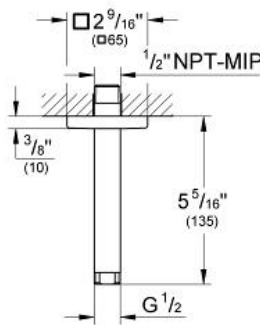

# RAINSHOWER 6" Ceiling Shower Arm with Square Flange

MODEL # 27486000

*Pure Freude an Wasser*

GROHE America, Inc | 200 North Gary Avenue, Suite G, Roselle, IL 60172  
Phone: +1 (800) 444-7643 | Fax: +1 (800) 225-2778 | us-customerservice@grohe.com

**Product Description:**  
6" Ceiling Shower Arm with Square Flange

**Standard Specification:**

- 1/2" NPT Male Threads
- With square escutcheon
- Can be used with all Rainshower shower heads
- **GROHE StarLight** chrome finish