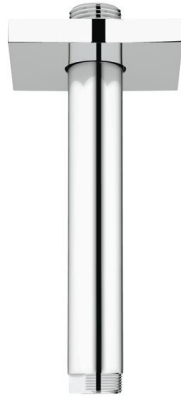

# RAINSHOWER 6" Ceiling Shower Arm with Square Flange

MODEL # 27486000

*Pure Freude an Wasser*

GROHE America, Inc | 200 North Gary Avenue, Suite G, Roselle, IL 60172  
Phone: +1 (800) 444-7643 | Fax: +1 (800) 225-2778 | us-customerservice@grohe.com

**Product Description:**  
6" Ceiling Shower Arm with Square Flange

**Standard Specification:**

- 1/2" NPT Male Threads
- With square escutcheon
- Can be used with all Rainshower shower heads
- **GROHE StarLight** chrome finish

**Applicable Codes & Standards:**

- Energy Policy Act of 1992
- ASME A112.18.1/CSA B125.1

**Color:**  
□ 27486000 StarLight Chrome