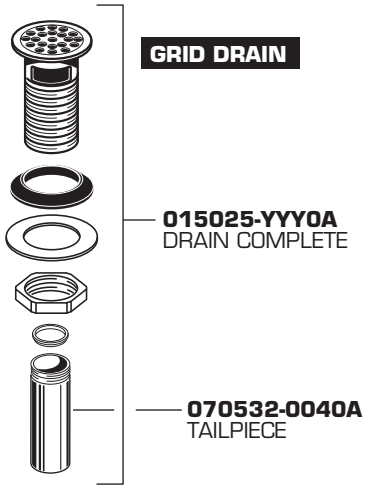

American Standard

**Installation
Instructions
5500
5502**

MONTERREY™

**4" CENTERSET
LAVATORY FAUCETS**

*Thank you for selecting American-Standard...
the benchmark of fine quality for over 100 years.*

*To ensure that your installation proceeds smoothly—
please read these instructions carefully before you begin.*

Certified to comply with ANSI A112.18.1M
US PATENT D375785
60184 Rev. 1.5 (11/15)

FOR PRODUCTS SOLD BEFORE 1/1/16

HOT LINE FOR HELP
For toll-free information and answers to your questions, call:
1 (800) 442-1902
Mon. - Fri. 8:00 a.m. to 8:00 p.m. EST
Saturday 10:00 a.m. to 4:00 p.m. EST
IN CANADA 1-800-387-0369
(TORONTO 1-905-306-1093)
Weekdays 8:00 a.m. to 7:00 p.m. EST
IN MEXICO 01-800-839-1200

Product names listed herein are
trademarks of AS America, Inc.
© AS America, Inc. 2015