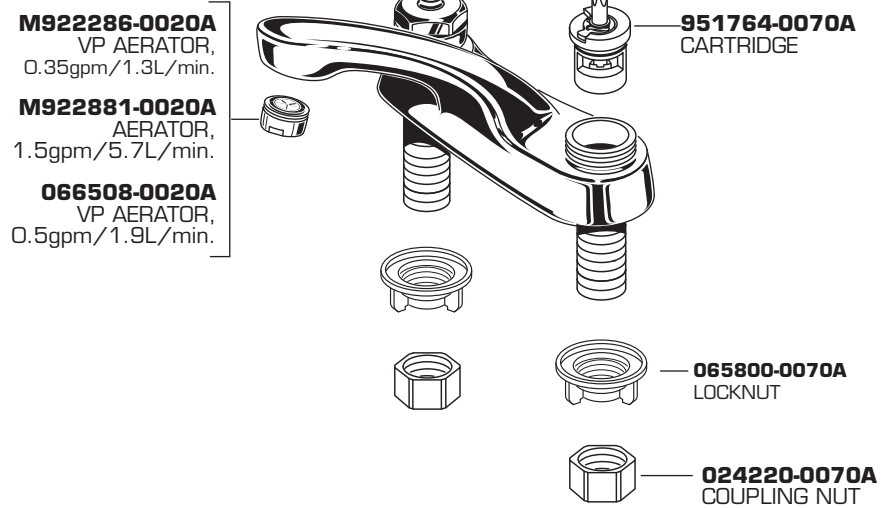

FOR PRODUCTS SOLD BEFORE 1/1/16

HOT LINE FOR HELP
For toll-free information and answers to your questions, call:
1 (800) 442-1902
Mon. - Fri. 8:00 a.m. to 8:00 p.m. EST
Saturday 10:00 a.m. to 4:00 p.m. EST
IN CANADA 1-800-387-0369
(TORONTO 1-905-306-1093)
Weekdays 8:00 a.m. to 7:00 p.m. EST
IN MEXICO 01-800-839-1200

Product names listed herein are
trademarks of AS America, Inc.
© AS America, Inc. 2015