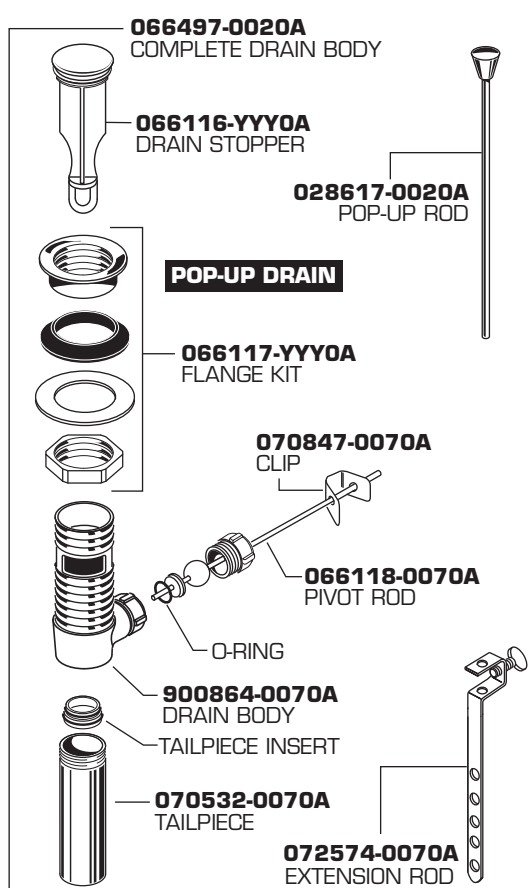

FOR PRODUCTS SOLD BEFORE 1/1/16

HOT LINE FOR HELP
For toll-free information and answers to your questions, call:
1 (800) 442-1902
Mon. - Fri. 8:00 a.m. to 8:00 p.m. EST
Saturday 10:00 a.m. to 4:00 p.m. EST
IN CANADA 1-800-387-0369
(TORONTO 1-905-306-1093)
Weekdays 8:00 a.m. to 7:00 p.m. EST
IN MEXICO 01-800-839-1200

Product names listed herein are
trademarks of AS America, Inc.
© AS America, Inc. 2015