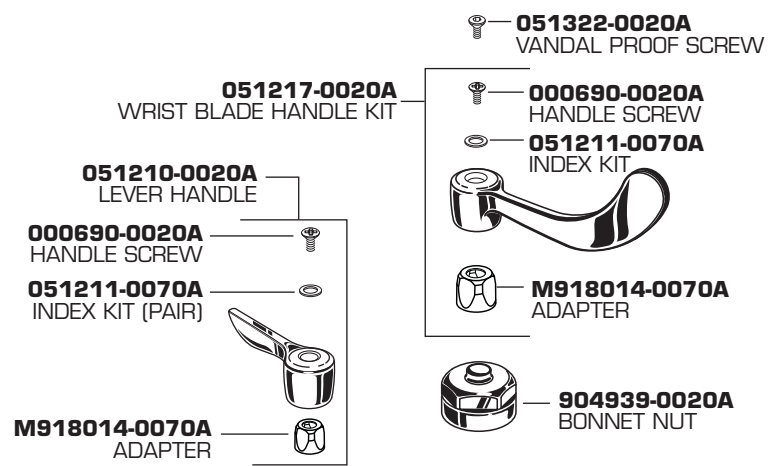

American Standard

**Installation
Instructions
5500
5502**

MONTERREY™

**4" CENTERSET
LAVATORY FAUCETS**

*Thank you for selecting American-Standard...
the benchmark of fine quality for over 100 years.*

*To ensure that your installation proceeds smoothly—
please read these instructions carefully before you begin.*

Certified to comply with ANSI A112.18.1M
US PATENT D375785
60184 Rev. 1.5 (11/15)

FOR PRODUCTS SOLD BEFORE 1/1/16

HOT LINE FOR HELP
For toll-free information and answers to your questions, call:
1 (800) 442-1902
Mon. - Fri. 8:00 a.m. to 8:00 p.m. EST
Saturday 10:00 a.m. to 4:00 p.m. EST
IN CANADA 1-800-387-0369
(TORONTO 1-905-306-1093)
Weekdays 8:00 a.m. to 7:00 p.m. EST
IN MEXICO 01-800-839-1200

Product names listed herein are
trademarks of AS America, Inc.
© AS America, Inc. 2015