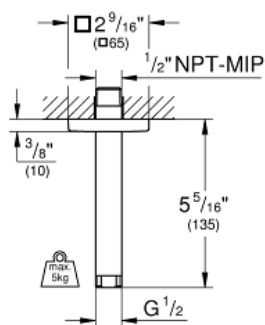

RAINSHOWER
6" Ceiling Shower Arm with
Square Flange

MODEL # 27486000

Pure Freude
an Wasser

GROHE

Product Description:

RAINSHOWER

6" Ceiling Shower Arm with Square Flange

Standard Specification:

- 1/2" (13 mm) NPT Male Threads
- With square escutcheon
- Can be used with all Rainshower shower heads
- **GROHE StarLight** chrome finish

Applicable Codes & Standards:

- Energy Policy Act of 1992
- ASME A112.18.1/CSA B125.1