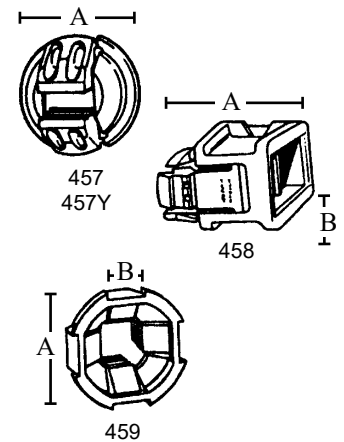

NM Snap-In Connectors

Features

- 1/2" or 3/4" knockouts

Applications

- Multiple knockout sizes accommodate many applications
- Connects NM cable in a dry location

Standard Material

- Plastic

Catalog Number	UPC	KO Size	Wire Size	Unit Carton	Ship Case	Weight/Case	A	B
457	14091	1/2"	14/2 & 12/2	100	1000	5	1	---
457Y*	00964	1/2"	14/2 & 12/2	100	1000	5	1	---
2-Wire								
458	14092	1/2"	Two : 14/2 or 12/2 One : 14/2 or 12/2 One : 14/2 or 10/2 One : 12/2 or 10/2	50	500	9	1.25	.25
459	14093	3/4"	One : 14/3 or 12/3 One : 10/2, 8/3 or 6/3	50	500	5	1.0938	.375