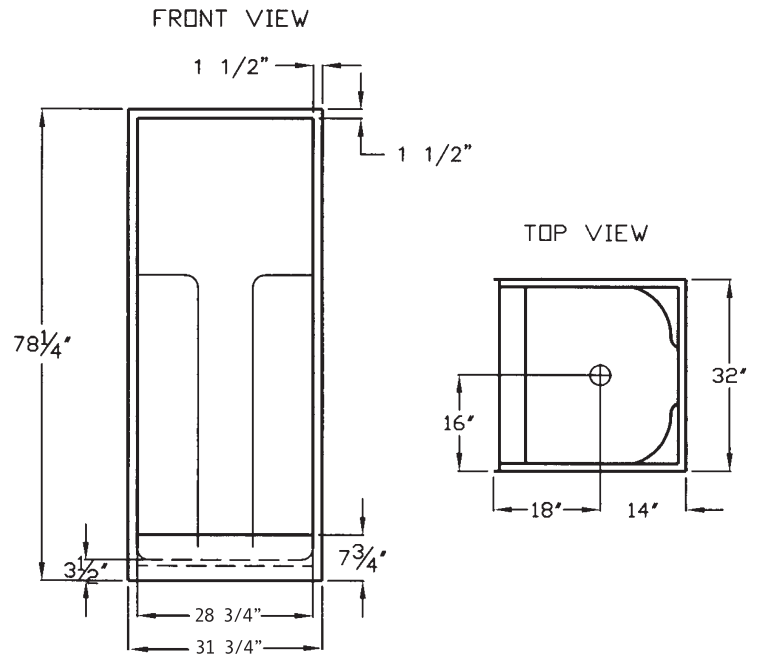

**G 3280 SH**

31.875" x 32" x 78.25"  
Enclosure: up to 28.75" x 68.5"

**FEATURES**

FINISH	PRODUCT	PIECES	WALL
AcryIX™ Applied Acrylic	Shower	One	Smooth

*Due to the nature of the materials, dimensions may vary +/- 0.5".*

**OPTIONS**

WHIRLPOOL	AcryIX™ COLORS	SOLID SURFACE COLORS	ACCESSORIES
N/A	White, Bone, Biscuit	Solids or Naturals	Drain

**TECHNICAL INFORMATION**

WT	LOAD FACTOR	HANDED BY	CODES
95	0.67	Center Drain	ANSI I24.1, UPC