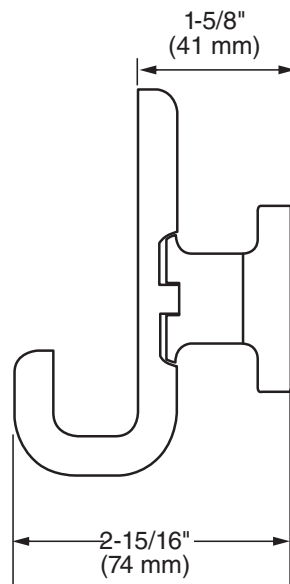

MODEL NUMBER:

□ 7105210 - Robe Hok

Available Finishes

002	Polished Chrome
295	PVD Brushed Nickel
243	Matte Black
GN0	Brushed Cool Sunrise

PRODUCT FEATURES:

Materials of Construction: Metal construction for durability & long life.

Concealed Mounting: No exposed set screws.

Easy to Install

SUGGESTED SPECIFICATION

Robe Hook shall feature metal construction. Shall feature concealed mounting with no exposed set screws. Robe Hook shall be American Standard Model # 7105210._____.