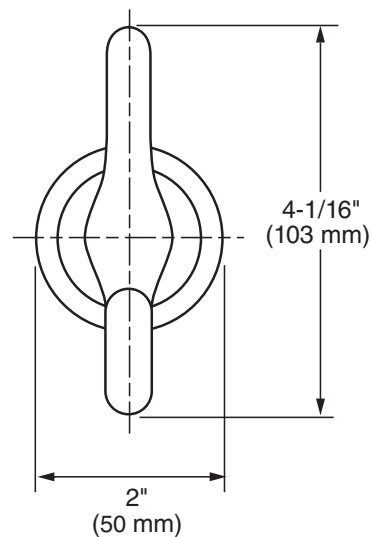

MODEL NUMBER:

□ 7105210 - Robe Hok

Available Finishes

002	Polished Chrome
295	PVD Brushed Nickel
243	Matte Black
GN0	Brushed Cool Sunrise

PRODUCT FEATURES:

Materials of Construction: Metal construction for durability & long life.

Concealed Mounting: No exposed set screws.

Easy to Install

SUGGESTED SPECIFICATION

Robe Hook shall feature metal construction. Shall feature concealed mounting with no exposed set screws. Robe Hook shall be American Standard Model # 7105210._____.