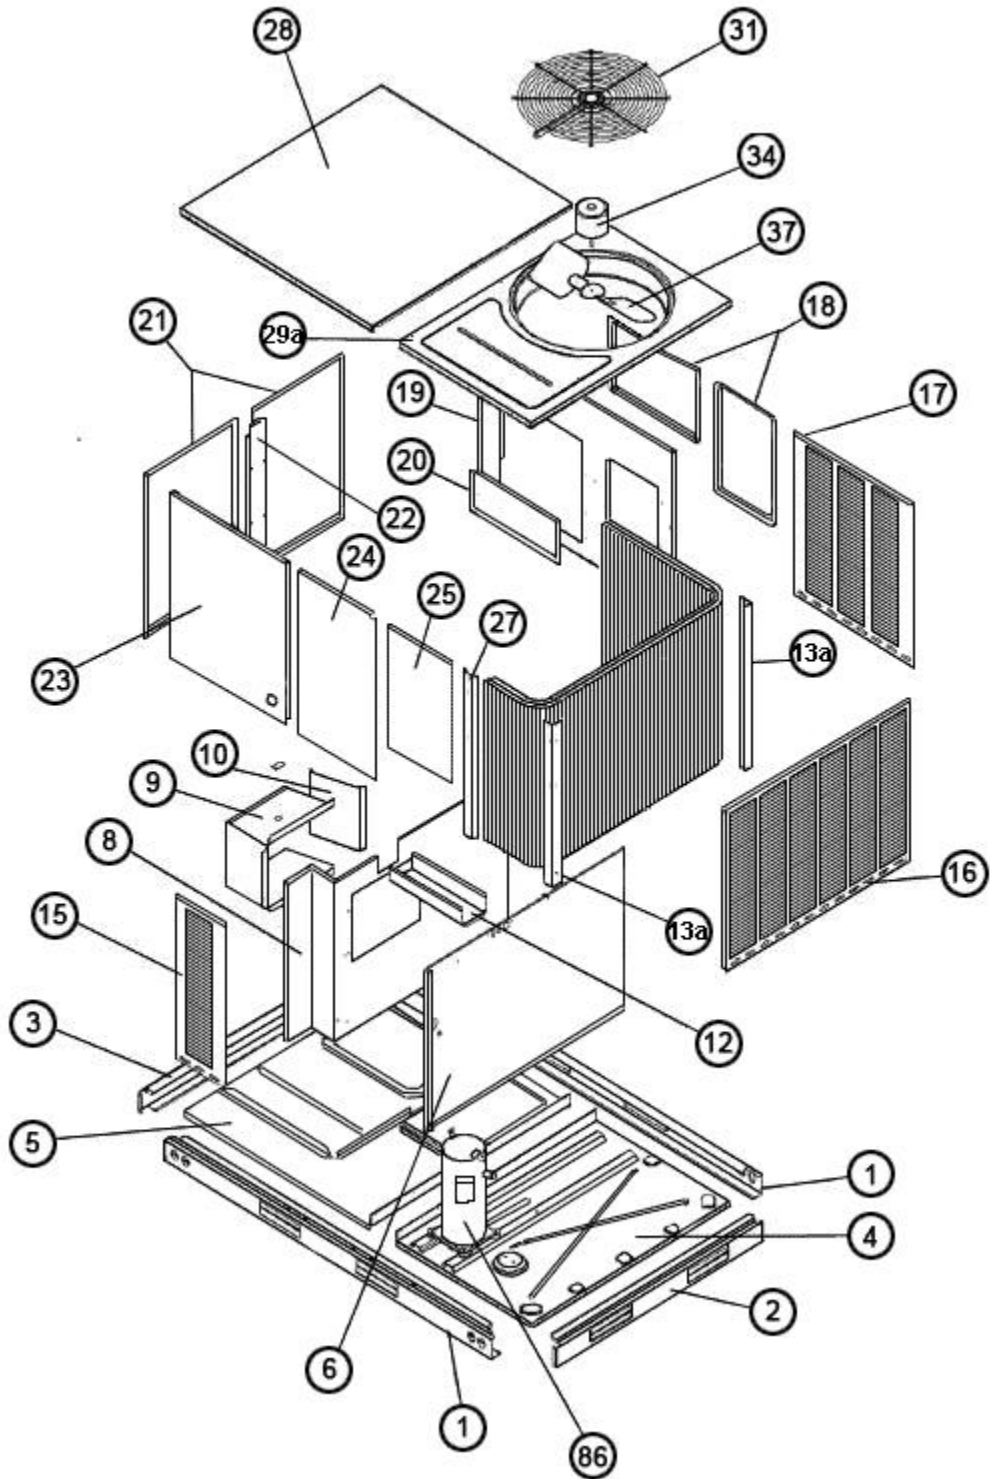

No.	Notes	MODEL TECHNICAL VARIATION COOLING CAPACITY	RJNL- C 036	RJNL- C 042	RJNL- C 048	RJNL- C 060	RJNL- C 072
COIL GROUP							
EVAPORATOR COIL:							
74	Stk	Evaporator Coil	AS-102377-03	AS-102377-03	AS-102026-03	AS-102026-03	AS-103000-03
	Stk	Distributor Assembly	83-100844-08	83-100844-08	83-100844-09	83-100844-09	83-100844-09
76		Top Air Stop	AE-58933-01	AE-58933-01	AE-58933-01	AE-58933-01	AE-58933-02
77		Top Coil Support	AE-58941-01	AE-58941-01	AE-58941-01	AE-58941-01	AE-58941-01
78	Stk	Indoor Coil Drain Pan	68-23559-01	68-23559-01	68-23559-01	68-23559-01	68-23559-02
		Filter Keeper	AE-59168-01	AE-59168-01	AE-59168-01	AE-59168-01	AE-59168-01
84		Filter Channels (3) - Center is 2 channels back to back	AE-58934-01	AE-58934-01	AE-58934-01	AE-58934-01	AE-58934-03
85		Filter - Disposable 16 x 25 x 1 (2)	54-17531-10	54-17531-10	54-17531-10	54-17531-10	N/A
		Filter - Disposable 16 x 16 x 2 (4)	N/A	N/A	N/A	N/A	54-17531-24
CONDENSER COIL:							
82	Stk	Condenser Coil	AS-102376-03	AS-102376-03	AS-102383-01	AS-102383-01	AS-102383-01
	Stk	Distributor Assembly	83-102378-01	83-102378-01	83-102378-02	83-102378-02	83-102378-02
REFRIGERATION:							
79	Stk	TXV	61-102213-06	61-102211-18	61-102211-19	61-102211-20	61-102211-19
80	Stk	Reversing Valve	61-102498-06	61-102498-06	61-102498-06	61-101684-03	61-101684-03
81	Stk	Solenoid Coil (24V)	61-101713-92	61-101713-92	61-101713-92	61-101713-01	61-101713-01
	Stk	Wiring Harness	61-26149-01	61-26149-01	61-26149-01	61-26149-01	61-26149-01

Exploded View 036-072