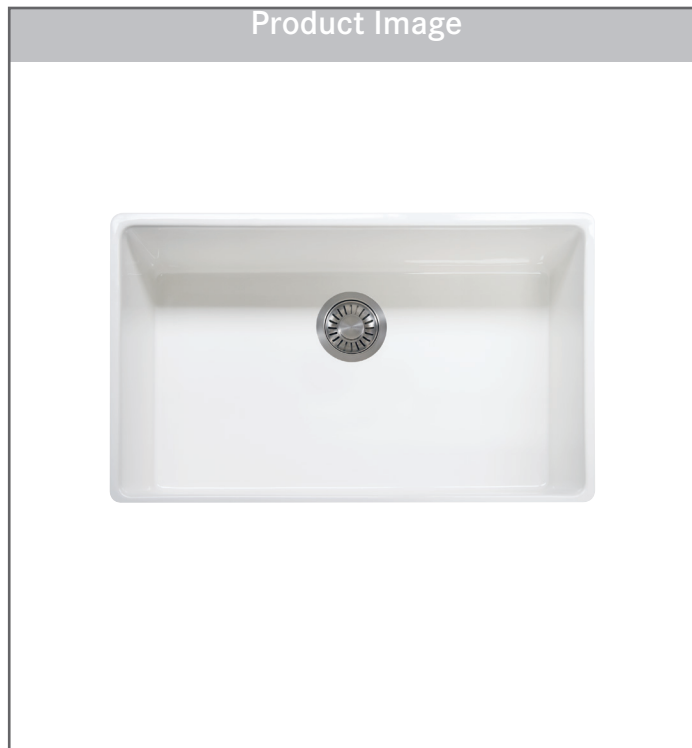

FARM HOUSE

FIRECLAY 33" SINGLE BOWL SINK Model FHK7 10-33WH

The perfect blend of nature and design, Franke apron-front fireclay sinks are made of liquid ceramic which is then fired to create a material that feels incomparably smooth and is tremendously hard-wearing. The Franke Farm House collection will compliment a classic or modern design.

FEATURES

- A dirt-repellent finishing polish keeps stains like tea and red wine at bay, allowing them to be wiped away with only soap and water.
- Maximizing sink capacity, Farm House offers deep bowls to give you the space you need to complete tasks with ease
- The apron front design enables the user to stand directly in front of the basin, with no cabinets or countertop in between, making it more comfortable for prepping food and cleaning up.
- Fireclay is an extremely tough, scratch-resistant surface that is impervious to acids and bleaches.

TECHNICAL FEATURES

Overall Sink Size (OD)	33" x 20"
Bowl Size (ID)	31 7/16" x 18 1/4"
Bowl Depth (ID)	9 3/16"
Corner Radius	19mm
Minimum Cabinet Size	33"
Installation Type	Undermount
Weight	110 lbs
Warranty	Limited Lifetime

OPTIONAL ACCESSORIES

Bottom Grid	FK33-36S
Cutting Board	OA-40S
Strainer Basket	1145 / 1145SN

Product Image