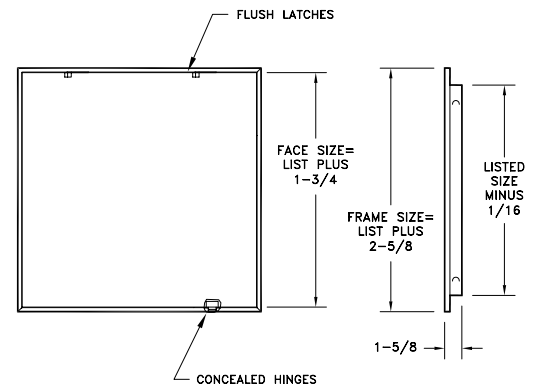

- All Steel Construction
- Flush, removable face with concealed latches and hinges
- 22 gauge face, 24 gauge frame
- Bright White finish
- Available in sizes: 6x6, 8x8, 10x10, 12x12, 14x14, 16x16, 24x24

Model	Material	Damper
AAD	Steel	none