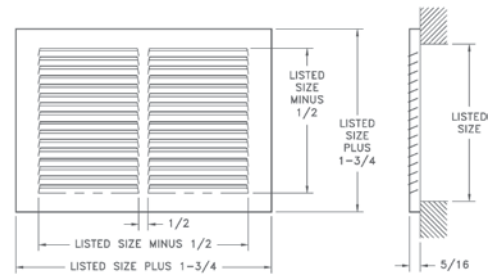

## 170 SERIES RETURN AIR GRILLE

- 1/2" spaced fins set at 40 °s
- Exceptional free area
- 5/16" Margin Turnback
- Bright White finish

Model	Material	Damper
170	Steel	none
A170	Aluminum	none

## 173 RETURN AIR GRILLE

- 1/3" spaced fins set at 20 °s
- Exceptional free area
- 5/16" Margin Turnback
- Bright White finish

Model	Material	Damper
173	Steel	none

SIDEWALL REG/GRILLE

## AAD ACCESS DOOR

- All Steel Construction
- Flush, removable face with concealed latches and hinges
- 22 gauge face, 24 gauge frame
- Bright White finish
- Available in sizes: 6x6, 8x8, 10x10, 12x12, 14x14, 16x16, 24x24