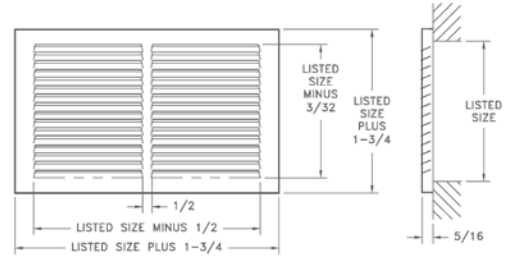

## 170 SERIES RETURN AIR GRILLE

- 1/2" spaced fins set at 40 °s
- Exceptional free area
- 5/16" Margin Turnback
- Bright White finish

Model	Material	Damper
170	Steel	none
A170	Aluminum	none

## 173 RETURN AIR GRILLE

- 1/3" spaced fins set at 20 °s
- Exceptional free area
- 5/16" Margin Turnback
- Bright White finish

Model	Material	Damper
173	Steel	none

SIDEWALL REG/GRILLE

## AAD ACCESS DOOR

- All Steel Construction
- Flush, removable face with concealed latches and hinges
- 22 gauge face, 24 gauge frame
- Bright White finish
- Available in sizes: 6x6, 8x8, 10x10, 12x12, 14x14, 16x16, 24x24