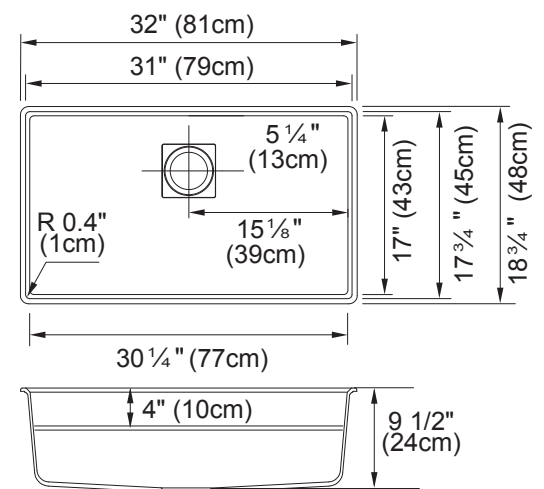

Dimensional Drawing