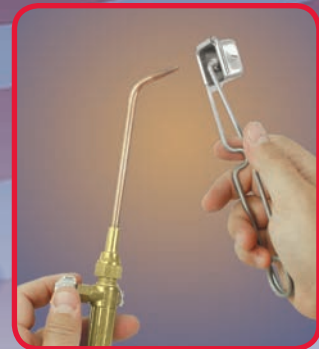

FL34

FL3437

FL35

FL3437TC

FL34D

FL36

FL37

Use Uniweld Flint Lighters to ignite your flame torches. Two styles available. Flint Renewals for both styles in stock.