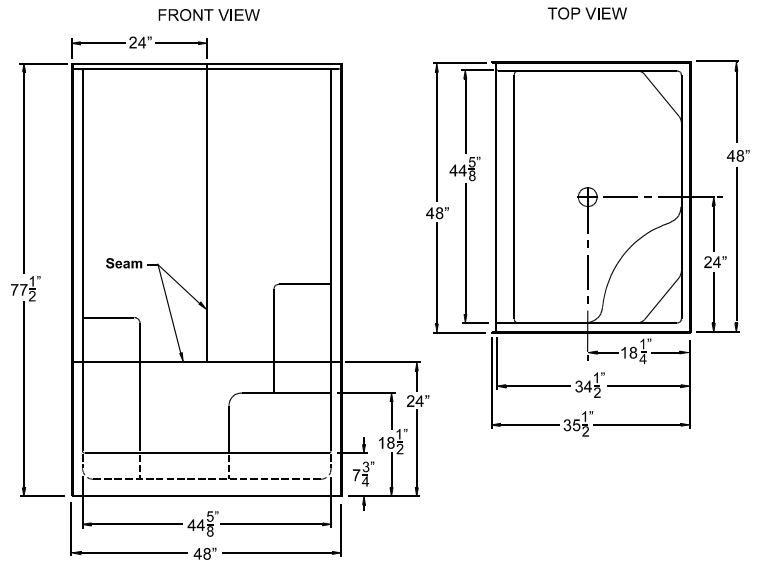

G 4887 SH 3P IS

48" x 35.5" x 77.5"

Enclosure: up to 44.625" x 67.75"

FEATURES

FINISH	PRODUCT	PIECES	WALL	SEAT
AcryIX™ Applied Acrylic	Shower	Three	Smooth	One

Due to the nature of the materials, dimensions may vary +/- 0.5".

OPTIONS

WHIRLPOOL	AcryIX™ COLORS	SOLID SURFACE COLORS	ACCESSORIES
No	White, Bone, Biscuit	Solids or Naturals	Drain

TECHNICAL INFORMATION

WT	LOAD FACTOR	HANDED BY	CODES
135	I	Seat L R	ANSI I24.2, UPC

WARRANTY