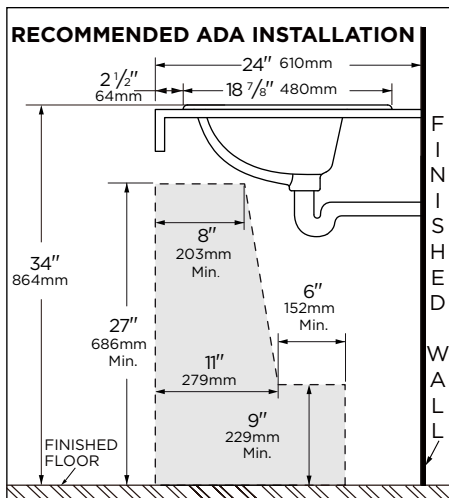

Warranty:

- Limited Lifetime on Vitreous China, refer to the website for more details.

NOTES: All dimensions are in inches and millimeters. Illustrations may not be drawn to scale.

IMPORTANT:

Dimensions of fixtures are nominal and may vary within the range of tolerances established by ASME standard A112.19.2/CSA B45.1