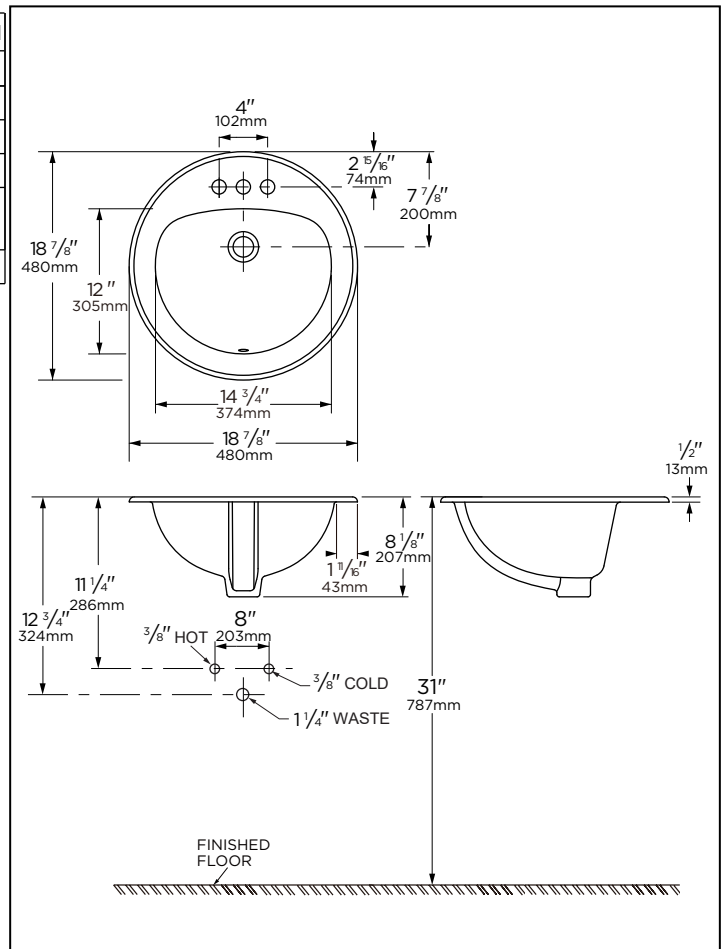

Warranty:

- Limited Lifetime on Vitreous China, refer to the website for more details.

NOTES: All dimensions are in inches and millimeters. Illustrations may not be drawn to scale.

IMPORTANT:

Dimensions of fixtures are nominal and may vary within the range of tolerances established by ASME standard A112.19.2/CSA B45.1