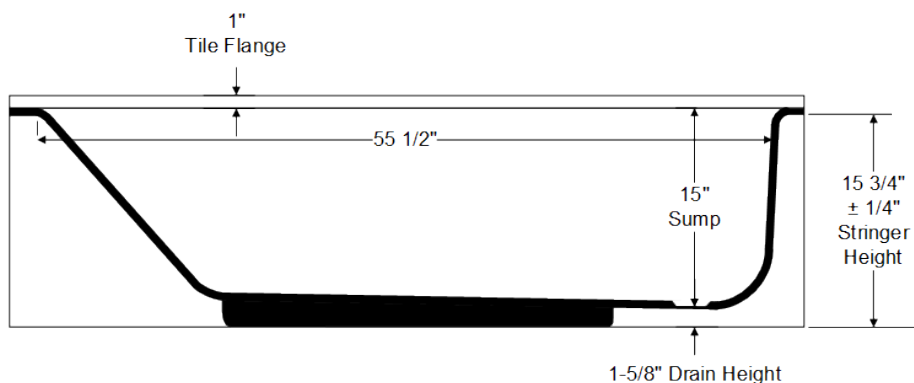

MAUICAST PLUS PORCELAIN ENAMEL 60" X 32" X 16 5/8" BATHTUB

011-2346
011-2347

RH DRAIN, SLIP-RESISTANT
LH DRAIN, SLIP-RESISTANT

DESCRIPTION:

The MauiCast Plus is a 60" x 32" x 16 5/8" deep soaker – 2" deeper than the standard 5' bathtub and 2" wider for spacious bathing with extra storage encased with a Syntron 2 composite backed material. MauiCast Plus is "the affordable alternative to cast iron" designed to improve heat retention and noise absorbing, while preventing handling and installation damage. The MauiCast Plus bathing area is full size with a 15" soaking depth. The MauiCast Plus has a 35 degree lumbar support for a more comfortable bathing experience. Construction is one piece heavy gauge seamless steel with an acid resistant porcelain enamel finish. The MauiCast Plus weighs 90 lbs., easy to install into bathtub alcove - "just set it and level it". The full length support pad offers added strength and sound deadening. This product is compatible or complies with ASME A112.19.1/CSA B45.2 (Standard for Enameled Steel Plumbing Fixtures), ADA (American Disabilities Act), ASTM F 462 (Safety Specification for Slip Resistant Bathing Facilities), WW-P 541 (U.S. Military Federal Specification), HUD-FHA-VA, LEED, and the Buy American Act, as applicable when installed accordingly. Available in white, bone and biscuit colors with a right and left drain. Made in the USA.

Weight: 90 lbs

MAUICAST PLUS PORCELAIN ENAMEL 60" X 32" X 16 5/8" BATHTUB

MauiCast Plus 5' Bathtub

60" x 32" x 16 5/8"

Weight: 90 lbs

Standard Outlet

011-2346 RH Drain, slip-resistant

011-2347 LH Drain, slip-resistant

Made in the USA

All Dimensions +/- 1/8" unless otherwise noted.
Dimensions shown are for reference.
Actual dimensions may vary slightly and should be checked prior to installation
SS 5/14