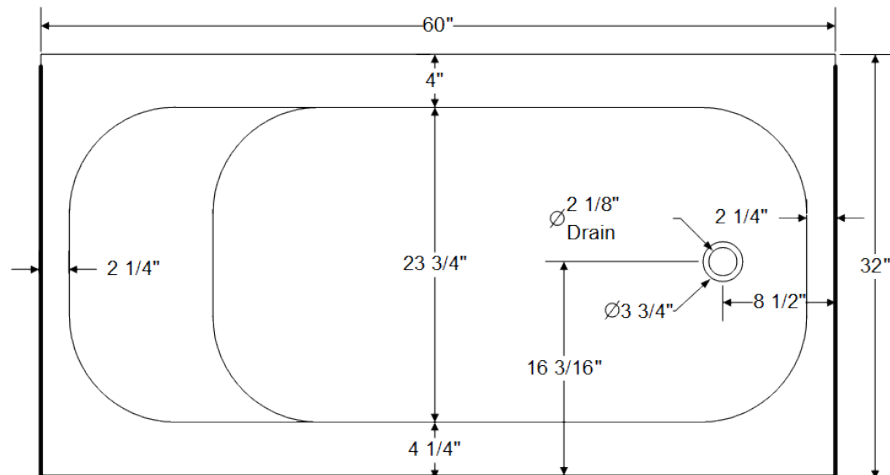

MAUICAST PLUS PORCELAIN ENAMEL 60" X 32" X 16 5/8" BATHTUB

011-2346
011-2347

RH DRAIN, SLIP-RESISTANT
LH DRAIN, SLIP-RESISTANT

DESCRIPTION:

The MauiCast Plus is a 60" x 32" x 16 5/8" deep soaker – 2" deeper than the standard 5' bathtub and 2" wider for spacious bathing with extra storage encased with a Syntron 2 composite backed material. MauiCast Plus is "the affordable alternative to cast iron" designed to improve heat retention and noise absorbing, while preventing handling and installation damage. The MauiCast Plus bathing area is full size with a 15" soaking depth. The MauiCast Plus has a 35 degree lumbar support for a more comfortable bathing experience. Construction is one piece heavy gauge seamless steel with an acid resistant porcelain enamel finish. The MauiCast Plus weighs 90 lbs., easy to install into bathtub alcove - "just set it and level it". The full length support pad offers added strength and sound deadening. This product is compatible or complies with ASME A112.19.1/CSA B45.2 (Standard for Enameled Steel Plumbing Fixtures), ADA (American Disabilities Act), ASTM F 462 (Safety Specification for Slip Resistant Bathing Facilities), WW-P 541 (U.S. Military Federal Specification), HUD-FHA-VA, LEED, and the Buy American Act, as applicable when installed accordingly. Available in white, bone and biscuit colors with a right and left drain. Made in the USA.

Weight: 90 lbs

MAUICAST PLUS PORCELAIN ENAMEL 60" X 32" X 16 5/8" BATHTUB

MauiCast Plus 5' Bathtub

60" x 32" x 16 5/8"

Weight: 90 lbs

Standard Outlet

011-2346 RH Drain, slip-resistant

011-2347 LH Drain, slip-resistant

Made in the USA

All Dimensions +/- 1/8" unless otherwise noted.
Dimensions shown are for reference.
Actual dimensions may vary slightly and should be checked prior to installation
SS 5/14