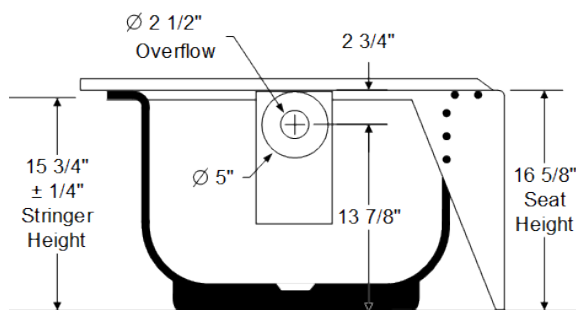

MAUICAST PLUS PORCELAIN ENAMEL 60" X 32" X 16 5/8" BATHTUB

011-2346
011-2347

RH DRAIN, SLIP-RESISTANT
LH DRAIN, SLIP-RESISTANT

DESCRIPTION:

The MauiCast Plus is a 60" x 32" x 16 5/8" deep soaker – 2" deeper than the standard 5' bathtub and 2" wider for spacious bathing with extra storage encased with a Syntron 2 composite backed material. MauiCast Plus is "the affordable alternative to cast iron" designed to improve heat retention and noise absorbing, while preventing handling and installation damage. The MauiCast Plus bathing area is full size with a 15" soaking depth. The MauiCast Plus has a 35 degree lumbar support for a more comfortable bathing experience. Construction is one piece heavy gauge seamless steel with an acid resistant porcelain enamel finish. The MauiCast Plus weighs 90 lbs., easy to install into bathtub alcove - "just set it and level it". The full length support pad offers added strength and sound deadening. This product is compatible or complies with ASME A112.19.1/CSA B45.2 (Standard for Enameled Steel Plumbing Fixtures), ADA (American Disabilities Act), ASTM F 462 (Safety Specification for Slip Resistant Bathing Facilities), WW-P 541 (U.S. Military Federal Specification), HUD-FHA-VA, LEED, and the Buy American Act, as applicable when installed accordingly. Available in white, bone and biscuit colors with a right and left drain. Made in the USA.

Weight: 90 lbs

MAUICAST PLUS PORCELAIN ENAMEL 60" X 32" X 16 5/8" BATHTUB

MauiCast Plus 5' Bathtub

60" x 32" x 16 5/8"

Weight: 90 lbs

Standard Outlet

011-2346 RH Drain, slip-resistant

011-2347 LH Drain, slip-resistant

Made in the USA

All Dimensions +/- 1/8" unless otherwise noted.
Dimensions shown are for reference.
Actual dimensions may vary slightly and should be checked prior to installation
SS 5/14