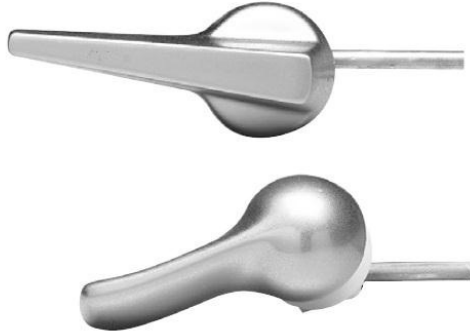

# Flush Levers

**Engineering Specification:** Dearborn Brass's Flush levers are used in residential and commercial plumbing. Comes chrome plated with plastic/galvanized spud washer

**Job Reference**

✓	Product No.	Description	Carton Quantity
	702007	Chrome, Plastic Spud And Nut, Round Brass Arm – 8"	100
	702034	Chrome, Zinc Spud And Nut, Round Brass Arm - 8"	24
	4225B	Economy Flush Lever, Chrome Plated Plastic w/ Plastic Spud	25
	4223	Alloy Rod Flush Lever, Chrome Plated w/Die Cast Spud	25