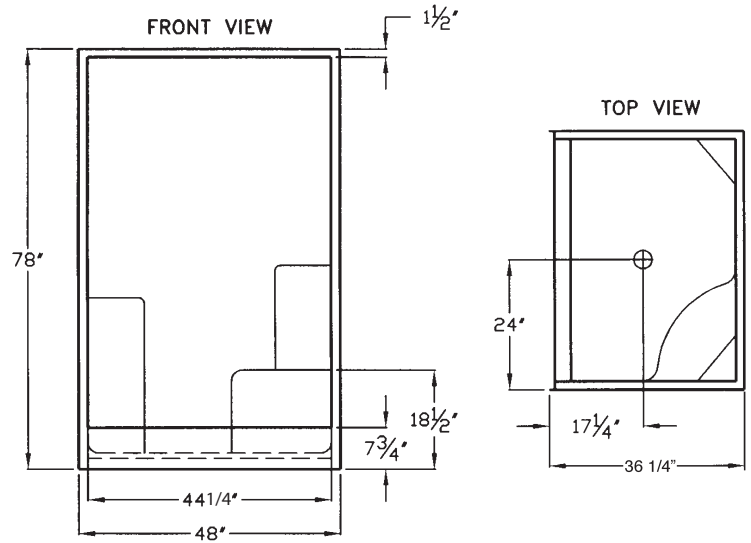

# G 4887 SH IS

48" x 36.25" x 78"

Enclosure: up to 44.625" x 68"

## FEATURES

FINISH	PRODUCT	PIECES	WALL	SEAT
AcryIX™ Applied Acrylic	Shower	One	Smooth	One

*Due to the nature of the materials, dimensions may vary +/- 0.5".*