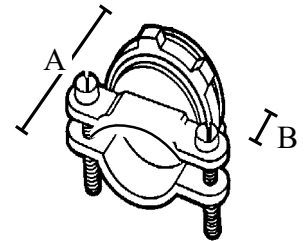

NM Clamp Type Connectors

For NM and SE Round Cable

Features

- Non-watertight
- Two screws

Applications

- Indoor use only
- In a dry location, use to connect non-metallic sheathed cable to a steel outlet box or other metal enclosure

Standard Material

- Zinc die cast

Catalog Number	UPC	Size	Fits Cable	Unit Carton	Ship Case	Weight/Case	Inches	
							A	B
143R	10950	1"	SE Cable 6-3, 4-3, 4-2, 2-2 NM Cable 12-3, 12-4, 10-3, 10-4, 8-3, 8-2, 6-2, 4-2	25	250	37	1.19	.645
144R	10960	1-1/4"	SE Cable 10-2, 8-2, 6-2, 4-2 NM Cable 8-3, 6-3, 4-3, 2-3	10	100	24	1.33	.66
145R	10970	1-1/2"	SE Cables 3-3, 3-2, 3-1	10	100	34	1.47	.74
146R	10980	2"	SE Cables 3-4/0	5	50	23	1.62	.75