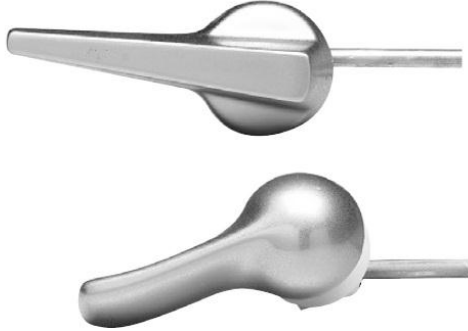

**Dearborn®
Brass**

4675 W. 160th St.
Cleveland, Ohio 44135
Ph: (800) 321-9532
Fax: (800) 321-9535
www.dearbornbrass.com

SUBMITTAL SPECIFICATION

Flush Levers

Engineering Specification: Dearborn Brass's Flush levers are used in residential and commercial plumbing. Comes chrome plated with plastic/galvanized spud washer

Job Reference

✓	Product No.	Description	Carton Quantity
	702007	Chrome, Plastic Spud And Nut, Round Brass Arm – 8"	100
	702034	Chrome, Zinc Spud And Nut, Round Brass Arm - 8"	24
	4225B	Economy Flush Lever, Chrome Plated Plastic w/ Plastic Spud	25
	4223	Alloy Rod Flush Lever, Chrome Plated w/Die Cast Spud	25