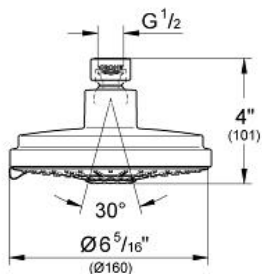

RAINSHOWER COSMOPOLITAN
160
Shower Head 4 Sprays
MODEL # 27135000

Pure Freude
an Wasser

Product Description:
RAINSHOWER COSMOPOLITAN 160
Shower Head 4 Sprays

Standard Specification:

- 4 spray patterns: Rain / Jet / Pure / Champagne spray
- Diameter $\text{\O} 6 \frac{5}{16}$ "
- 15° swivel ball joint ($\pm 15^\circ$)
- 2.5 gpm (9.5 l/min) flow limiter
- **SpeedClean** anti-lime system
- Suitable for instantaneous heater
- Min. recommended pressure 7 psi
- Recommended for use with Rainshower shower arms.