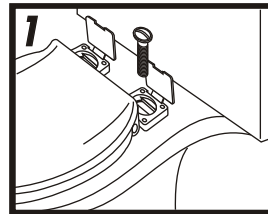

WOOD TOILET SEAT

The Right Choice...

TECHNICAL DATA

DESCRIPTION: Wood toilet seat, 5-year guarantee, includes hardware.

CONSTRUCTION: Wood

FINISH: White

WEIGHT: 6lbs 7oz.

EZ-Installation

PART#	DESCRIPTION	FINISH
65905	Round wood	white
65906	Round wood	bone
65907	Elongated wood	white
65908	Elongated wood	bone

ROUGH IN DRAWING

SIDE

1/2"