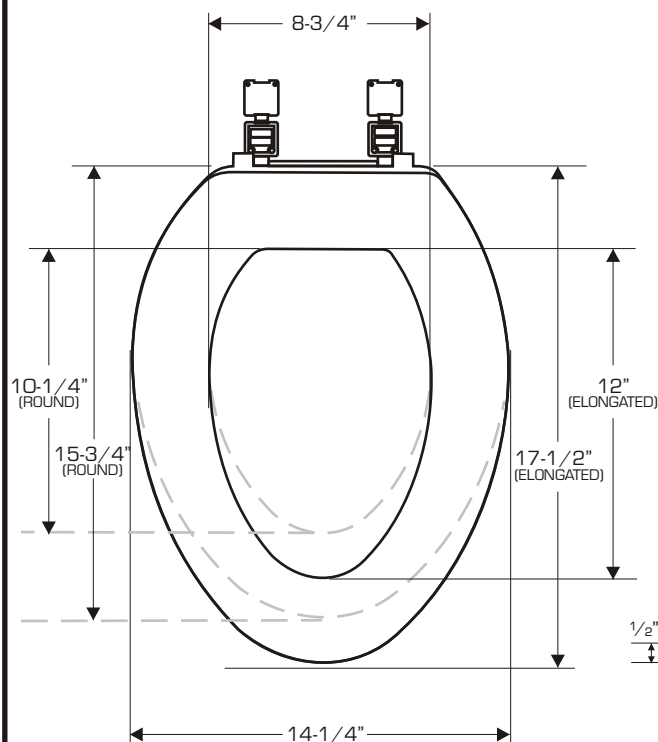

WOOD TOILET SEAT

The Right Choice...

TECHNICAL DATA

DESCRIPTION: Wood toilet seat, 5-year guarantee, includes hardware.

CONSTRUCTION: Wood

FINISH: White

WEIGHT: 6lbs 7oz.

EZ-Installation

PART#	DESCRIPTION	FINISH
65905	Round wood	white
65906	Round wood	bone
65907	Elongated wood	white
65908	Elongated wood	bone

ROUGH IN DRAWING

SIDE

1/2"