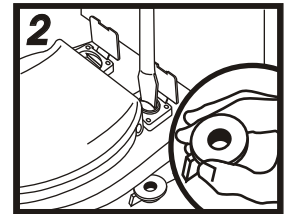

WOOD TOILET SEAT

The Right Choice...

TECHNICAL DATA

DESCRIPTION: Wood toilet seat, 5-year guarantee, includes hardware.

CONSTRUCTION: Wood

FINISH: White

WEIGHT: 6lbs 7oz.

EZ-Installation

PART#	DESCRIPTION	FINISH
65905	Round wood	white
65906	Round wood	bone
65907	Elongated wood	white
65908	Elongated wood	bone

ROUGH IN DRAWING

SIDE

1/2"