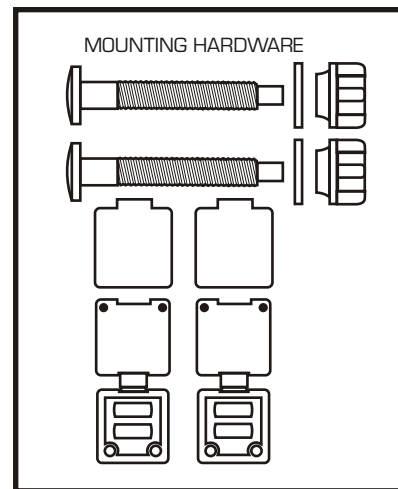

WOOD TOILET SEAT

The Right Choice...

TECHNICAL DATA

DESCRIPTION: Wood toilet seat, 5-year guarantee, includes hardware.

CONSTRUCTION: Wood

FINISH: White

WEIGHT: 6lbs 7oz.

EZ-Installation

PART#	DESCRIPTION	FINISH
65905	Round wood	white
65906	Round wood	bone
65907	Elongated wood	white
65908	Elongated wood	bone

ROUGH IN DRAWING

SIDE

1/2"