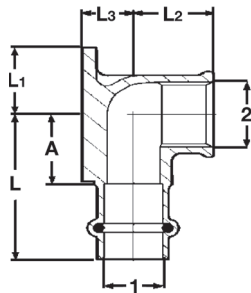

# Dimensional Documentation

**viega**

**Viega ProPress 90° Elbow Zero Lead Bronze P x FPT - Model 2914.2ZL**

Part No.	Size		A (in)	A1 (in)	L (in)	L1 (in)
	1	2				
79520	1/2" x 3/8" FPT		0.95	0.42	1.77	0.83
79525	1/2" x 1/2" FPT		0.95	0.57	1.77	1.10
79530	1/2" x 3/4" FPT		1.06	0.51	1.89	1.06
79535	3/4" x 1/2" FPT		1.06	0.65	1.97	1.18
79540	3/4" x 3/4" FPT		1.06	0.57	1.97	1.12
79545	1" x 1/2" FPT		1.06	0.72	1.97	1.26
79550	1" x 1" FPT		1.34	0.76	2.24	1.42
79560	1 1/4" x 1 1/4" FPT		1.54	0.89	2.56	1.58
79565	1 1/2" x 1 1/2" FPT		1.69	1.05	3.11	1.73
79570	2" x 2" FPT		2.17	1.35	3.74	2.05

**Viega ProPress 90° Drop Ear Elbow Zero Lead Bronze P X FPT - Model 2925.5ZL**

Part No.	Size		A (in)	L (in)	L1 (in)	L2 (in)	L3 (in)
	1	2					
79185	1/2" x 3/8" FPT		0.94	1.77	0.74	0.83	0.67
79190	1/2" x 1/2" FPT		0.94	1.77	0.74	1.10	0.67
79195	3/4" x 3/4" FPT		1.06	1.97	0.83	1.12	0.83

**Viega ProPress 90° Hi Ear Elbow Zero Lead Bronze P x FPT - Model 2925.2ZL**

Part No.	Size		A (in)	A1 (in)	L (in)	L1 (in)	L2 (in)
	1	2					
79205	1/2" x 1/2" FPT		0.95	0.57	1.77	1.10	1.07

**Viega ProPress Reducer Copper FTG x P - Model 2915.1ZL**

Part No.	Size		A (in)	L (in)
	1	2		
79850	1 1/2" x 1 1/2"		1.95	2.78
79855	2" x 1 1/2"		2.38	3.21
79860	2" x 3/4"		2.42	3.33