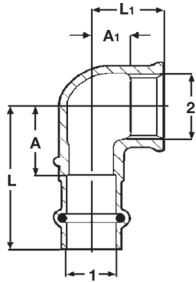

# Dimensional Documentation

**viega**

**Viega ProPress 90° Elbow Zero Lead Bronze P x FPT - Model 2914.2ZL**

Part No.	Size		A (in)	A1 (in)	L (in)	L1 (in)
	1	2				
79520	1/2" x 3/8" FPT		0.95	0.42	1.77	0.83
79525	1/2" x 1/2" FPT		0.95	0.57	1.77	1.10
79530	1/2" x 3/4" FPT		1.06	0.51	1.89	1.06
79535	3/4" x 1/2" FPT		1.06	0.65	1.97	1.18
79540	3/4" x 3/4" FPT		1.06	0.57	1.97	1.12
79545	1" x 1/2" FPT		1.06	0.72	1.97	1.26
79550	1" x 1" FPT		1.34	0.76	2.24	1.42
79560	1 1/4" x 1 1/4" FPT		1.54	0.89	2.56	1.58
79565	1 1/2" x 1 1/2" FPT		1.69	1.05	3.11	1.73
79570	2" x 2" FPT		2.17	1.35	3.74	2.05

**Viega ProPress 90° Drop Ear Elbow Zero Lead Bronze P X FPT - Model 2925.5ZL**

Part No.	Size		A (in)	L (in)	L1 (in)	L2 (in)	L3 (in)
	1	2					
79185	1/2" x 3/8" FPT		0.94	1.77	0.74	0.83	0.67
79190	1/2" x 1/2" FPT		0.94	1.77	0.74	1.10	0.67
79195	3/4" x 3/4" FPT		1.06	1.97	0.83	1.12	0.83

**Viega ProPress 90° Hi Ear Elbow Zero Lead Bronze P x FPT - Model 2925.2ZL**

Part No.	Size		A (in)	A1 (in)	L (in)	L1 (in)	L2 (in)
	1	2					
79205	1/2" x 1/2" FPT		0.95	0.57	1.77	1.10	1.07

**Viega ProPress Reducer Copper FTG x P - Model 2915.1ZL**

Part No.	Size		A (in)	L (in)
	1	2		
79850	1 1/2" x 1 1/2"		1.95	2.78
79855	2" x 1 1/2"		2.38	3.21
79860	2" x 3/4"		2.42	3.33