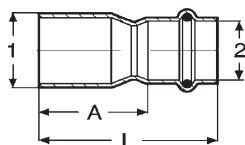

# Dimensional Documentation

**viega**

**Viega ProPress 90° Elbow Zero Lead Bronze P x FPT - Model 2914.2ZL**

Part No.	Size		A (in)	A1 (in)	L (in)	L1 (in)
	1	2				
79520	1/2" x 3/8" FPT		0.95	0.42	1.77	0.83
79525	1/2" x 1/2" FPT		0.95	0.57	1.77	1.10
79530	1/2" x 3/4" FPT		1.06	0.51	1.89	1.06
79535	3/4" x 1/2" FPT		1.06	0.65	1.97	1.18
79540	3/4" x 3/4" FPT		1.06	0.57	1.97	1.12
79545	1" x 1/2" FPT		1.06	0.72	1.97	1.26
79550	1" x 1" FPT		1.34	0.76	2.24	1.42
79560	1 1/4" x 1 1/4" FPT		1.54	0.89	2.56	1.58
79565	1 1/2" x 1 1/2" FPT		1.69	1.05	3.11	1.73
79570	2" x 2" FPT		2.17	1.35	3.74	2.05

**Viega ProPress 90° Drop Ear Elbow Zero Lead Bronze P X FPT - Model 2925.5ZL**

Part No.	Size		A (in)	L (in)	L1 (in)	L2 (in)	L3 (in)
	1	2					
79185	1/2" x 3/8" FPT		0.94	1.77	0.74	0.83	0.67
79190	1/2" x 1/2" FPT		0.94	1.77	0.74	1.10	0.67
79195	3/4" x 3/4" FPT		1.06	1.97	0.83	1.12	0.83

**Viega ProPress 90° Hi Ear Elbow Zero Lead Bronze P x FPT - Model 2925.2ZL**

Part No.	Size		A (in)	A1 (in)	L (in)	L1 (in)	L2 (in)
	1	2					
79205	1/2" x 1/2" FPT		0.95	0.57	1.77	1.10	1.07

**Viega ProPress Reducer Copper FTG x P - Model 2915.1ZL**

Part No.	Size		A (in)	L (in)
	1	2		
79850	1 1/2" x 1 1/2"		1.95	2.78
79855	2" x 1 1/2"		2.38	3.21
79860	2" x 3/4"		2.42	3.33