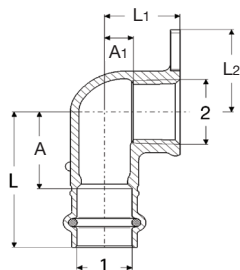

# Dimensional Documentation

**viega**

**Viega ProPress 90° Elbow Zero Lead Bronze P x FPT - Model 2914.2ZL**

Part No.	Size		A (in)	A1 (in)	L (in)	L1 (in)
	1	2				
79520	1/2" x 3/8" FPT		0.95	0.42	1.77	0.83
79525	1/2" x 1/2" FPT		0.95	0.57	1.77	1.10
79530	1/2" x 3/4" FPT		1.06	0.51	1.89	1.06
79535	3/4" x 1/2" FPT		1.06	0.65	1.97	1.18
79540	3/4" x 3/4" FPT		1.06	0.57	1.97	1.12
79545	1" x 1/2" FPT		1.06	0.72	1.97	1.26
79550	1" x 1" FPT		1.34	0.76	2.24	1.42
79560	1 1/4" x 1 1/4" FPT		1.54	0.89	2.56	1.58
79565	1 1/2" x 1 1/2" FPT		1.69	1.05	3.11	1.73
79570	2" x 2" FPT		2.17	1.35	3.74	2.05

**Viega ProPress 90° Drop Ear Elbow Zero Lead Bronze P X FPT - Model 2925.5ZL**

Part No.	Size		A (in)	L (in)	L1 (in)	L2 (in)	L3 (in)
	1	2					
79185	1/2" x 3/8" FPT		0.94	1.77	0.74	0.83	0.67
79190	1/2" x 1/2" FPT		0.94	1.77	0.74	1.10	0.67
79195	3/4" x 3/4" FPT		1.06	1.97	0.83	1.12	0.83

**Viega ProPress 90° Hi Ear Elbow Zero Lead Bronze P x FPT - Model 2925.2ZL**

Part No.	Size		A (in)	A1 (in)	L (in)	L1 (in)	L2 (in)
	1	2					
79205	1/2" x 1/2" FPT		0.95	0.57	1.77	1.10	1.07

**Viega ProPress Reducer Copper FTG x P - Model 2915.1ZL**

Part No.	Size		A (in)	L (in)
	1	2		
79850	1 1/2" x 1 1/2"		1.95	2.78
79855	2" x 1 1/2"		2.38	3.21
79860	2" x 3/4"		2.42	3.33