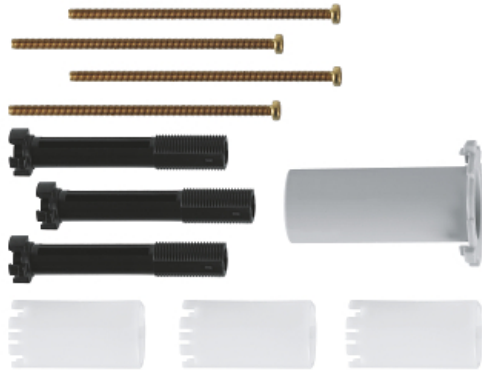

RAPIDO SMARTBOX

MODEL # 14048000

Pure Freude
an Wasser

GROHE

Product Description:
RAPIDO SMARTBOX

Standard Specification:

- 1" extension
- Fits Grohtherm SmartControl and trims for final installation in combination with GROHE Rapido SmartBox

Color:

□ 14048000