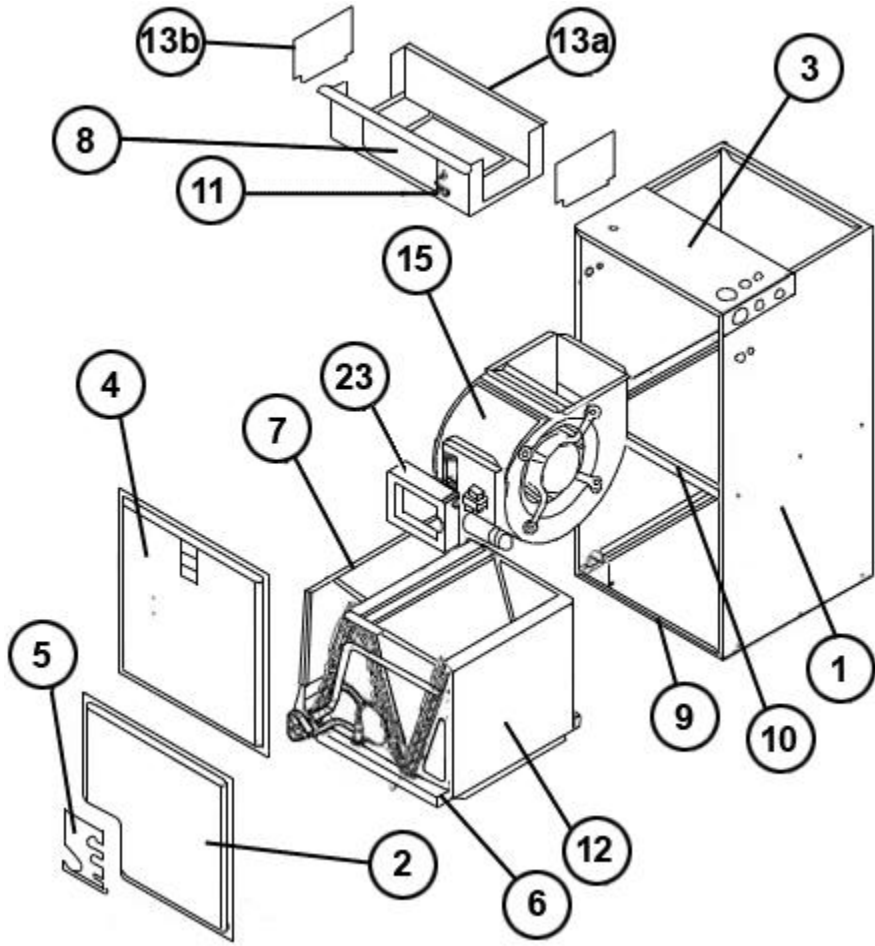

No.	Notes	MODEL CAPACITY CABINET SIZE COIL SIZE/METERING MAJOR SERIES/CONTROLS VOLTAGE/MINOR SERIES	RH2T	RH2T	RH2T	RH2T
			24 21 MT AN JA	36 21 MT AN JA	48 24 MT AN JA	60 24 ST AN JA
BLOWER GROUP						
15	Stk	Blower Assembly (Includes items 16-22)	AS-101886-07	AS-101886-08	AS-101886-09	AS-101886-10
16		Mounting Bracket - Control Board	AE-101049-01	AE-101049-01	AE-101049-01	AE-101049-01
17		Transformer	See Electrical Group			
18		Control Board	See Electrical Group			
19		Blower Housing w/Wheel	70-101729-02	70-101729-08	70-101729-04	70-101729-04
	Stk	Blower Wheel	703014	703023	703015	703015
20		Motor Mount - Band	70-19927-04	70-19927-04	70-19927-04	70-19927-04
21		Motor Mount - Arm (4)	70-19929-10	70-19929-10	70-19929-10	70-19929-10
22	Stk	Blower Motor	51-104358-08	51-104360-22	51-104360-23	51-104360-24
23		Mounting Bracket Cover	AE-101797-01	AE-101797-01	AE-101797-01	AE-101797-01

No.	Notes	MODEL CAPACITY CABINET SIZE COIL SIZE/METERING MAJOR SERIES/CONTROLS VOLTAGE/MINOR SERIES	RH2T	RH2T	RH2T	RH2T
			24 21 ME AC JA	36 21 ME AC JA	48 21 ME AC JA	60 24 ME AC JA
BLOWER GROUP						
15	Stk	Blower Assembly (Includes items 16-22)	AS-101886-17	AS-101886-18	AS-101886-19	AS-101886-20
16		Mounting Bracket - Control Board	AE-101049-01	AE-101049-01	AE-101049-01	AE-101049-01
17		Transformer	See Electrical Group			
18		Control Board	See Electrical Group			
19		Blower Housing w/Wheel	70-101729-02	70-101729-08	70-101729-08	70-101729-04
	Stk	Blower Wheel	703014	703023	703023	703015
20		Motor Mount - Band	70-19927-04	70-19927-04	70-19927-04	70-19927-04
21		Motor Mount - Arm (4)	70-19929-10	70-19929-10	70-19929-10	70-19929-10
22	Stk	Blower Motor	51-104358-20	51-104360-33	51-104360-34	51-104360-35
23		Mounting Bracket Cover	AE-101797-01	AE-101797-01	AE-101797-01	AE-101797-01

Exploded View

Blower Assembly