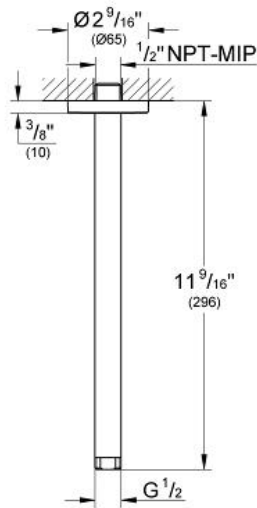

RAINSHOWER
12" Ceiling Shower Arm
MODEL # 28492000

Pure Freude
an Wasser

GROHE

Product Description:
RAINSHOWER
12" Ceiling Shower Arm

Standard Specification:

- Can be used with all Rainshower shower heads
- GROHE StarLight chrome finish

Applicable Codes & Standards:

- Energy Policy Act of 1992
- ASME A112.18.1/CSA B125.1

Color:

- 28492000 StarLight Chrome