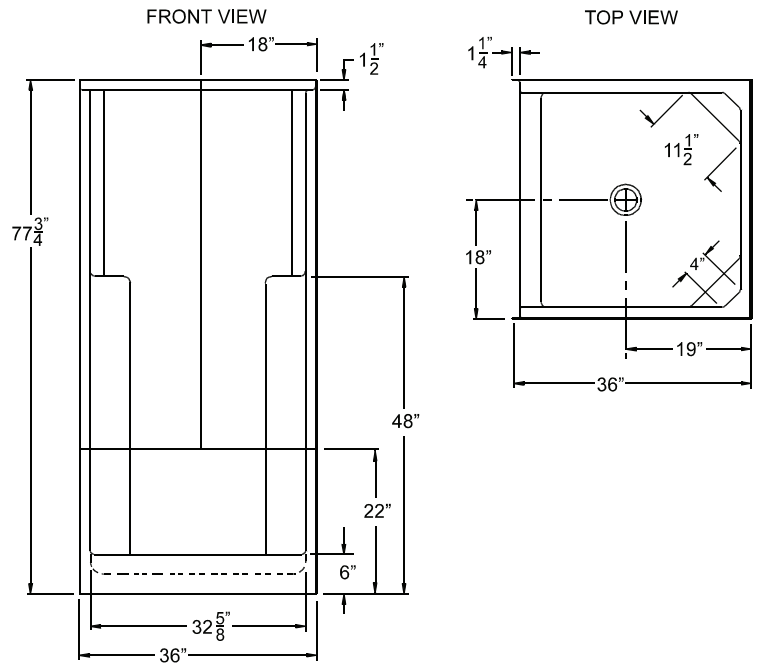

# G 3679 SH 3P

36" x 36" x 77.75"

Enclosure: up to 32.658" x 69.75"

## FEATURES

FINISH	PRODUCT	PIECES	WALL
AcryIX™ Applied Acrylic	Shower	Three	Smooth

*Due to the nature of the materials, dimensions may vary +/- 0.5".*

## TECHNICAL INFORMATION

WT	LOAD FACTOR	HANDED BY	CODES
103	1	Center Drain	ANSI 124.2, UPC