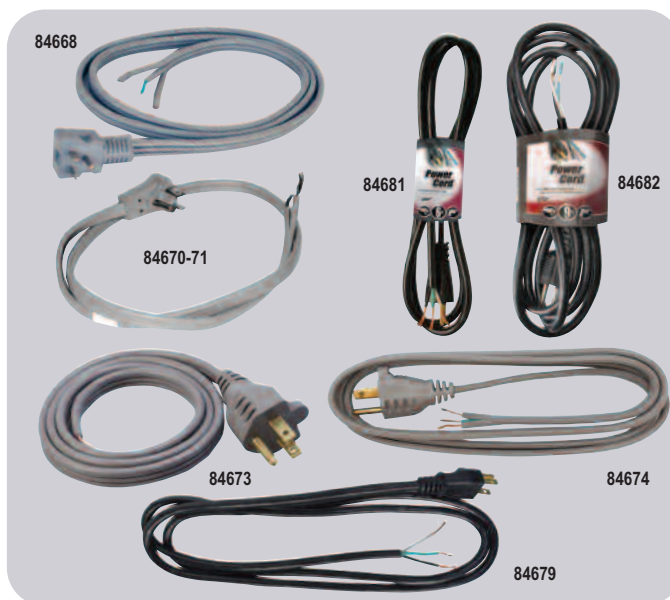

### Liquid-Tight Metal Screw on Connectors

- Suitable for indoor/outdoor use

MARS NO.	DESCRIPTION	MARS PACK
85026	Liquid Tight Connector Straight	25
85027	Liquid Tight Connector 90° Angle	15

### MARS Range And Dryer Receptacles

- 3 Pole, 3W & 4W surface mounting receptacles

MARS NO.	DESCRIPTION	CASE QTY.
84700	30a-250V, surface mount dryer receptacle	10
84701	30a-250V, flush mount dryer receptacle	25
84702	50a-250V, surface mount range receptacle	10
84699	30a-250V, srfc. mnt. dryer recept., 3P4W, ground	10
84705	50a-250V, srfc. mnt. range recept., 3P4W, ground	10

### MARS Major Appliance Extension Cords, UL Listed

MARS NO.	DESCRIPTION	CASE QTY.
84625	15a-125V, 14/3 spt, 3 foot appliance ext.	30
84627	15a-125V, 14/3 spt, 9 foot appliance ext.	15
84633	20a-250V, 12/3 spt, 6 foot appliance ext.	25

### MARS Pigtails/Replacement Cords - 13 Amp, 125V & 250V

MARS NO.	DESCRIPTION	CASE QTY.
84668	12/3 pigtail 6 ft. SPT-3 RT 250V	50
84670	16/3 pigtail 6 ft. SPT-3 RT 125V	50
84671	16/3 pigtail 8 ft. SPT-3 RT 125V	50
84673	16/3 pigtail 3 ft. SPT-3 STR 125V	50
84674	16/3 pigtail 6 ft. SPT-3 STR 125V	50
84679	16/3 pigtail 6 ft. SJT-BL STR 125V	50
84681	14/3 pigtail 6 ft. SJT-BL STR 125V	50
84682	14/3 pigtail 9 ft. SJT-BL STR 125V	50