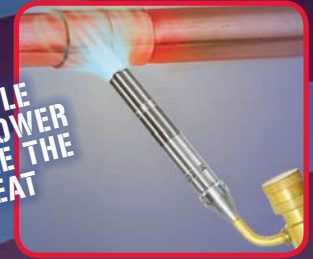

Thruster®, Twister®, Double & Triple Twister®

Hand Torches

FOR U.S. JOBS
UNIWELD EMPLOYS OVER 300 WORKERS

Uniweld Hand Torches are the right choice for small jobs in tight areas with limited access. These lightweight, portable flametools can be operated with Propane or MAP//Pro™ (Propylene). Hand torches are shipped on display cards or in clamshell packaging.

PCV25 Pencil Flame Hand Torch

Adjustable pencil point flame for soldering copper tubing and thawing frozen pipes.

RP3T5 Hand Torch

LP Twister® Tip utilizes swirl combustion technology to produce a high energy efficient flame. The flame remains stable in windy conditions. RP3E Unitorch Regulator with swivel elbow and UT5 Twister® Tip

DOUBLE
THE POWER
DOUBLE THE
HEAT

TRIPLE
THE POWER
TRIPLE THE
HEAT

RP3T2 Hand Torch UT2 Double Twister® Tip

RP3T3 Hand Torch UT3 Triple Twister® Tip

3 Air/LP

Tubing Capacity

Part#	UPC#	Propane		MAP//Pro™ [Propylene]		Replacement Tip
		Solder	Braze	Solder	Braze	
PCV25	43210	Up to 7/8"	Up to 3/8"	Up to 1"	Up to 5/8"	N/A
RP3T2	43007	Up to 3 1/2"	Up to 2"	Up to 4"	Up to 3"	UT2
RP3T3	43008	Up to 4"	Up to 2 1/2"	Up to 6"	Up to 4"	UT3
RP3T4*	43004	Up to 3"	Up to 1"	Up to 3 1/2"	Up to 1 3/4"	UT4*
RP3T5	43005	Up to 3"	Up to 1"	Up to 3 1/2"	Up to 1 3/4"	UT5
MKT-4L	89501	Up to 3"	Up to 1"	Up to 3 1/2"	Up to 1 3/4"	UT5

MKT-4L includes RP3T5 Hand Torch with [1] MAP//Pro™ disposable cylinder. Shipped in display box [6 per case].

* LP Thruster® Tip with screen diffusion flame holder for flame adjustment without tip damage.

MKT-4L