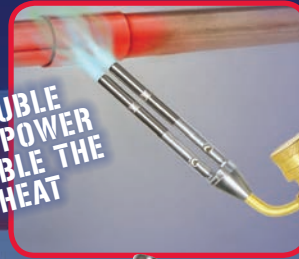

DOUBLE
THE POWER
DOUBLE THE
HEAT

TRIPLE
THE POWER
TRIPLE THE
HEAT