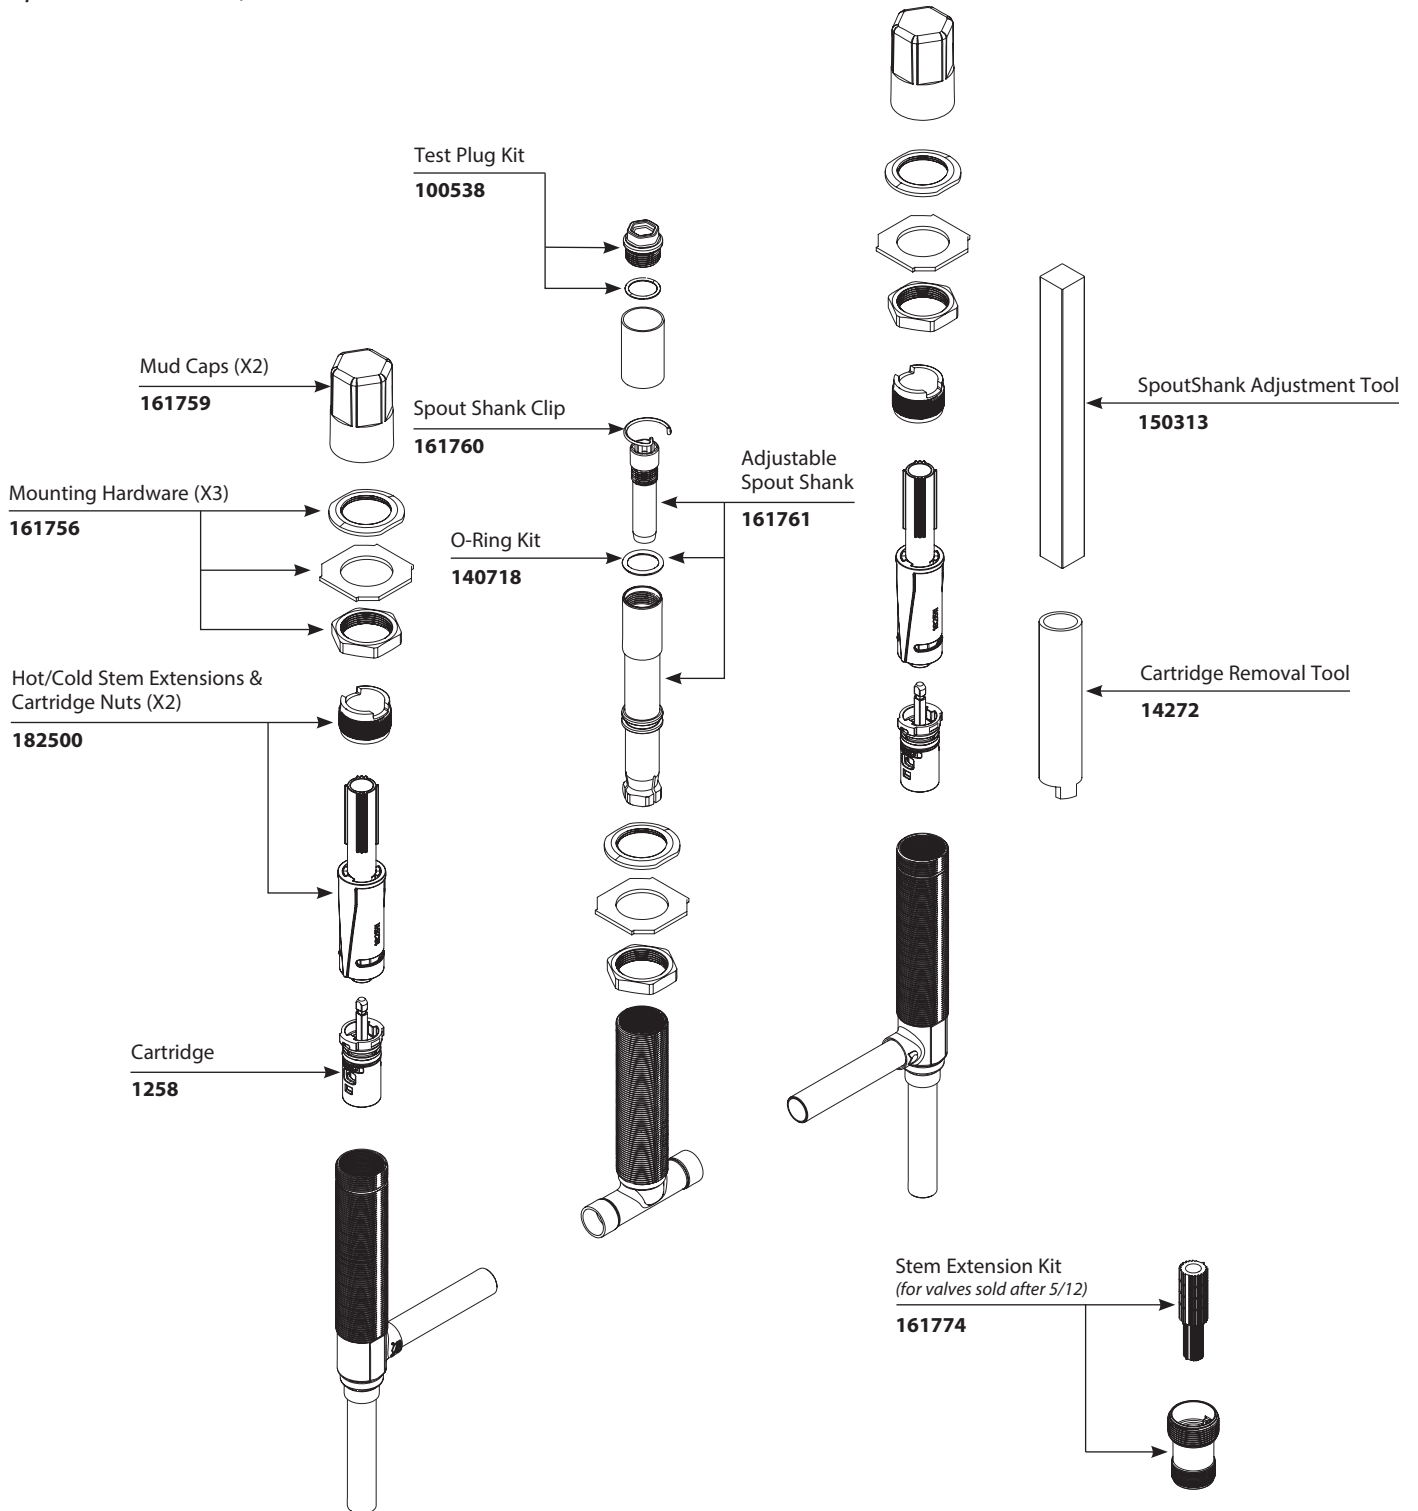

Buy it for looks. Buy it for life.®

■ Order by Part Number

*There is more than 1 version of this model.
Page down to identify the version you have.*

(For parts made after 9/2017)

Illustrated Parts

ADJUSTABLE ROMAN TUB VALVE Two-Handle Rough in	
MODEL	CONNECTIONS
4792	1/2" CC

Buy it for looks. Buy it for life.®

■ Order by Part Number

Illustrated Parts

ADJUSTABLE ROMAN TUB VALVE Two-Handle Rough in	
<u>MODEL</u>	<u>CONNECTIONS</u>
4792	1/2" CC