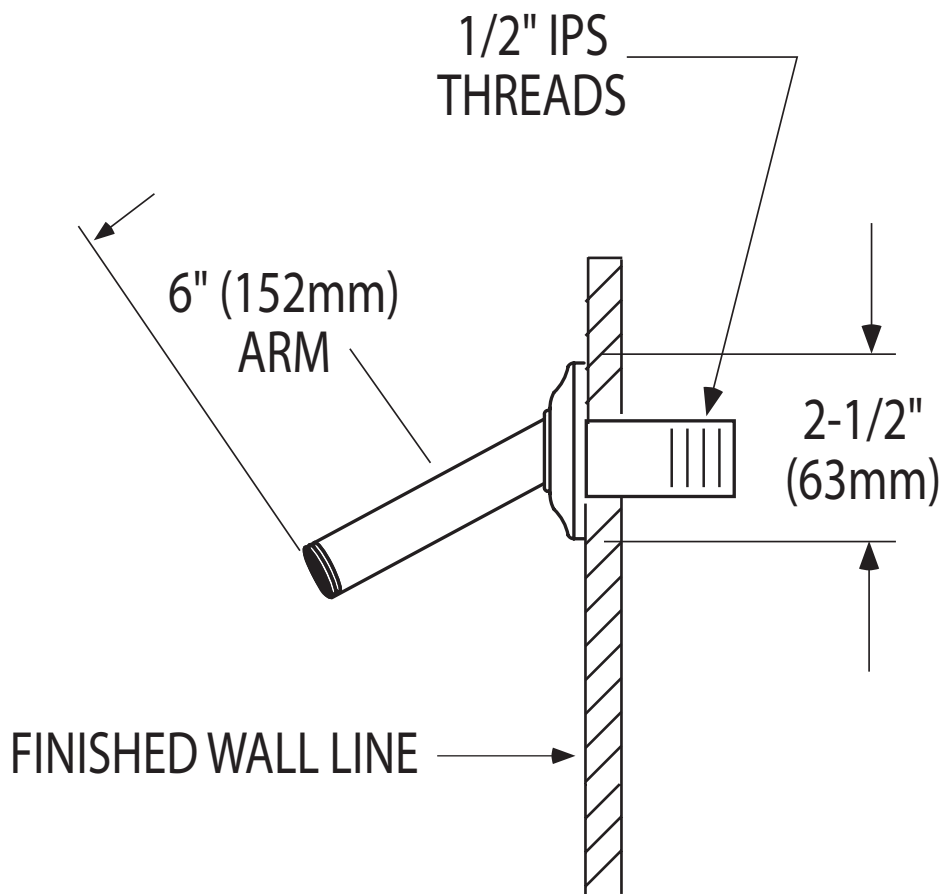

Moен® 6" Straight Shower Arm

Models: 116651 series

CRITICAL DIMENSIONS

(DO NOT SCALE)