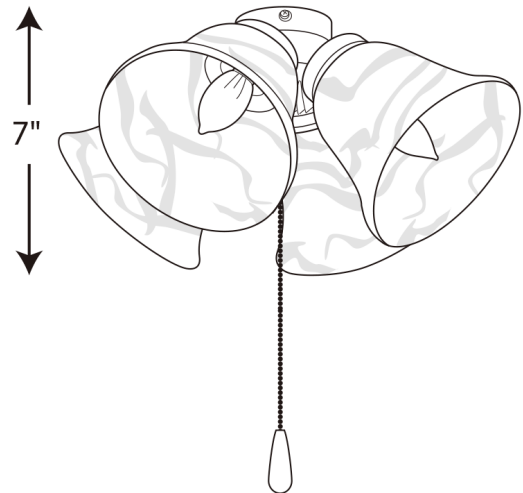

Specifications:

- Alabaster glass Shade
- Add style and light to your ceiling fan with this universal fan light kit.
- Alabaster style glass shades
- Antique Brass pull chain/ w medium oak fob included.
- Quick-connect wiring to any progress fan that accept an accessory light.
- Includes four 3000K, 800 lumen each (source), Title 24 certified LED bulbs
- Energy Star Qualified
- Meets California T24 JA8-2016.
- Fully dimmable with dimmable bulbs.
- 6 in of wire supplied

P2643-20WB

Dimensions:

Diameter: 13-3/4 in
 Height: 8 in

Alabaster glass Shade
 Width: 5-3/8 in
 Height: 4-7/8 in

13-5/8"

Dimming Notes:

P2643-20WB is designed to be compatible with many ELV/Reverse Phase controls.