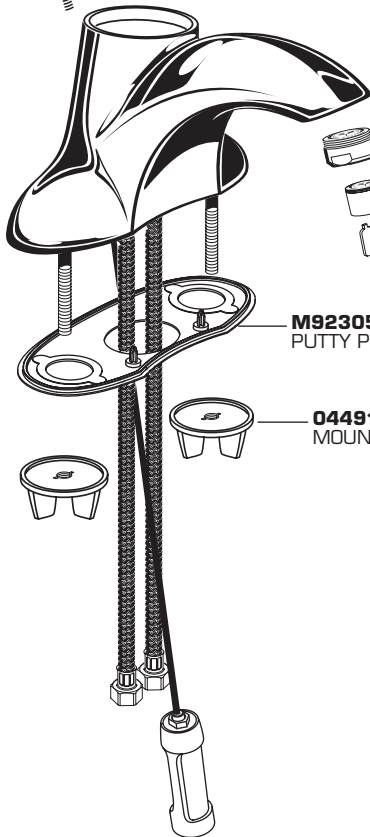

American Standard

Reliant 3 SINGLE CONTROL CENTERSET LAVATORY FAUCET

MODEL NUMBER

7385 Series

M962497-YYY0A
HANDLE KIT

M962498-YYY0A
HANDLE KIT
(RED/BLUE INDEXED)

M962496-0070A
HANDLE
SCREW KIT

M962496-0070A
HANDLE
SCREW KIT

A907086-YYY0A
ESCUTCHEON CAP

A918477-0070A
CARTRIDGE SCREWS

023529-0070A
CARTRIDGE

M950182-YYY0A
LIFT ROD

M922881-YYY0A
AERATOR

066508-YYY0A
0.5 GPM AERATOR
(MODEL #7385.050)

M923059-0070A
PUTTY PLATE

044912-0070A
MOUNTING NUT

M952425-YYY0A
DRAIN ASSEMBLY

M919660-0020A
6" TAILPIECE
(NOT INCLUDED
WITH FAUCET)

Replace the "YYY" with appropriate finish code

CHROME	002
SATIN NICKEL	295

M962544-YYY0A
STOPPER
ASSEMBLY

M952430-0070A
CABLE ASSEMBLY

M962457-007A
FLANGE
ASSEMBLY

M922872-0070A
CAM SEAT INSERT

M962430-0070A
CAM ASSEMBLY

M913207-0070A
TAILPIECE INSERT

A919661-0020A
TAILPIECE

M962458-0070A
DRAIN MOUNTING KIT

HOT LINE FOR HELP

For toll-free information and answers to your questions, call:
1-800-442-1902
Weekdays 8:00 a.m. to 6:00 p.m. EST
IN CANADA 1-800-387-0369 (TORONTO 1-905-306-1093)
Weekdays 8:00 a.m. to 7:00 p.m. EST
IN MEXICO 01-800-839-1200