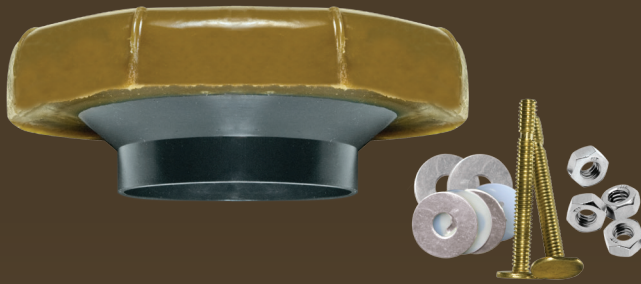

PRO TOILET BOWL WAX & WAX-FREE GASKETS

PRO7KF Bowl Wax Kit w/Flange

- PRO7KF includes flange for better alignment
- Includes two solid brass toilet bolts & double stainless steel hexnuts for “Double Nut” or “Speed Nut” installation
- Fits 3” and 4” floor drains

MODEL NUMBER	PRODUCT NAME	COMPARE TO	CASE QTY	CASE DIMENSIONS W/D/H (INCHES)	CUBIC FEET	CASE WEIGHT (LBS)	UPC	SCCI 2 OF 5
PRO7530P24	 BETTER THAN WAX™ TOILET SEAL (NO BOLTS)	N/A	24	12 X 13 X 13	1.17	7	0 39961 01438 2	100 39961 01438 9
PRO7530-4P6	 BETTER THAN WAX™ TOILET SEAL MULTI-PACK (4 PACK, NO BOLTS)	N/A	6	12 X 11 X 17	0.58	7	0 39961 01828 1	100 39961 01828 8
PRO700	 BOWL WAX (NO BOLTS)	BOL-WAX® NO.1	48	19 X 13 X 11	1.57	20	0 39961 73203 3	100 39961 00017 7
PRO7K0	 WAX KIT	BOL-WAX® NO.1	48	19 X 13 X 11	1.57	18	0 39961 04302 3	100 39961 07510 6
PRO70F	 WAX W/FLANGE (NO BOLTS)	NO-SEEP® NO.1	24	13 X 12 X 12	1.08	8	0 39961 73208 8	100 39961 07517 5
PRO7KF	 WAX KIT W/FLANGE	NO-SEEP® NO.1	24	13 X 12 X 12	1.08	14	0 39961 73204 0	100 39961 00018 4
PRO70F-R (REINFORCED)	 REINFORCED WAX W/FLANGE (NO BOLTS)	NO-SEEP® NO.3	30	19 X 10 X 12	1.32	15	0 39961 73209 5	100 39961 07518 2
PRO80F	 EXTRA THICK WAX W/FLANGE (NO BOLTS)	NO-SEEP® NO.10	24	13 X 12 X 12	1.08	16	0 39961 73206 4	100 39961 00010 8
PRO800	 EXTRA THICK WAX W/O FLANGE (NO BOLTS)	BOL-WAX® NO.10	24	13 X 12 X 12	1.08	16	0 39961 04307 8	100 39961 04335 8
PRO70U-R (REINFORCED)	 URINAL WAX (NO BOLTS)	BOL-WAX® NO.6	24	9 X 9 X 6	0.28	6	0 39961 04304 7	100 39961 04331 0
PRO70B-R (REINFORCED)	 BACK OUTLET WAX (NO BOLTS)	NO-SEEP® NO.2	48	13 X 19 X 11	1.57	20	0 39961 04305 4	100 39961 04332 7
PRO4KF	 4" BOWL WAX KIT W/FLANGE	N/A	24	13 X 12 X 12	1.08	14	0 39961 04332 0	100 39961 14108 5