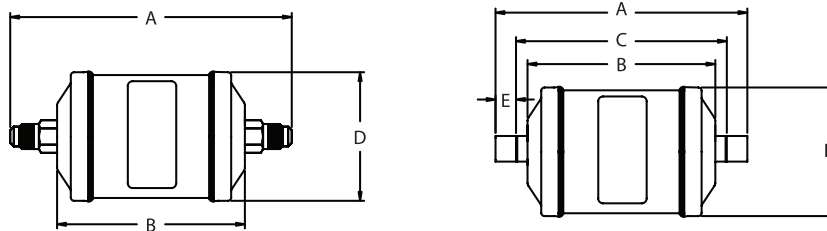

## Features

- Available 5 to 30 cu. in. size
- Internal check valves allow flow and filtration in either direction, eliminates need for external check valves
- High moisture and acid removal capacity
- Corrosion resistant epoxy powder paint finish
- Approved for POE oils with Copeland™ compressors

## Specifications

- Desiccant Blend: optimized for high water capacity and acid capacity
- Filtration: 40 microns
- Maximum working pressure: 680 psig
- UL/CUL file number: SA 3124

## Nomenclature example: BFK 165S

BFK	16	5	S
Series	Unit Size (in cu. in.)	Connection Size (in 1/8")	S = ODF connections (omit for SAE)

## Dimensional Data