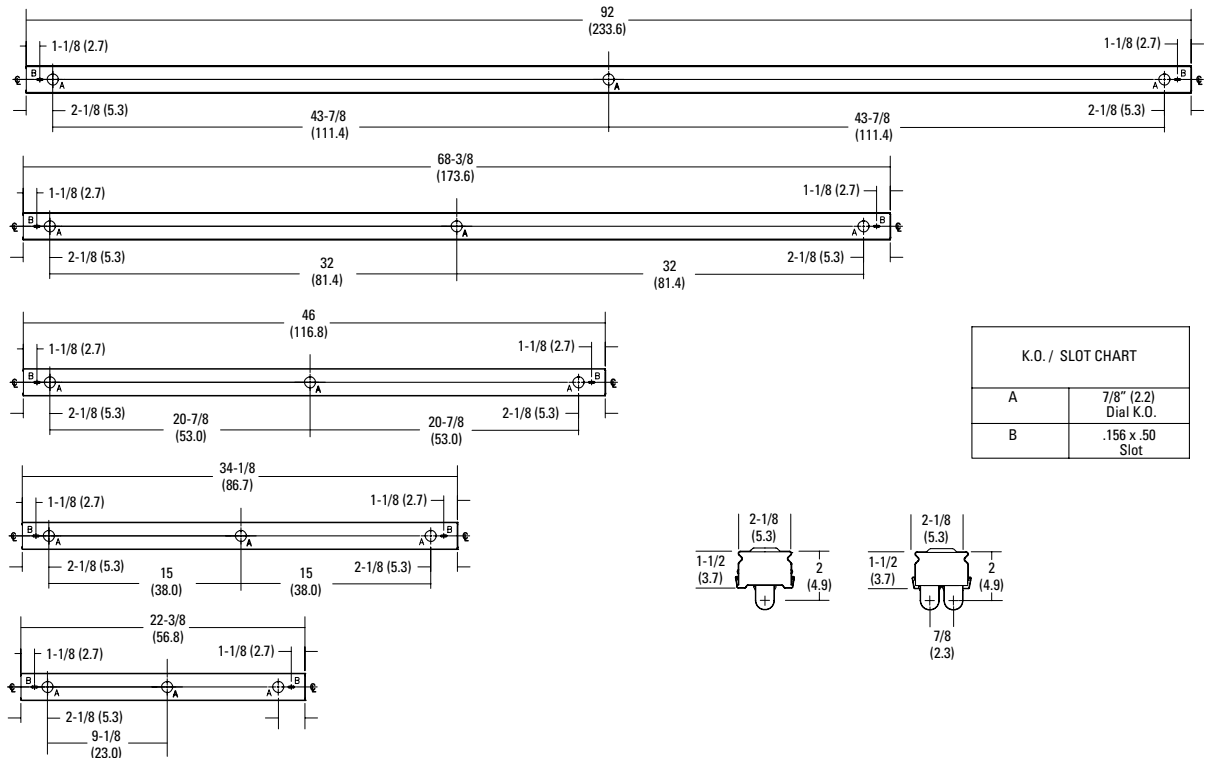

T5 DIMENSIONS