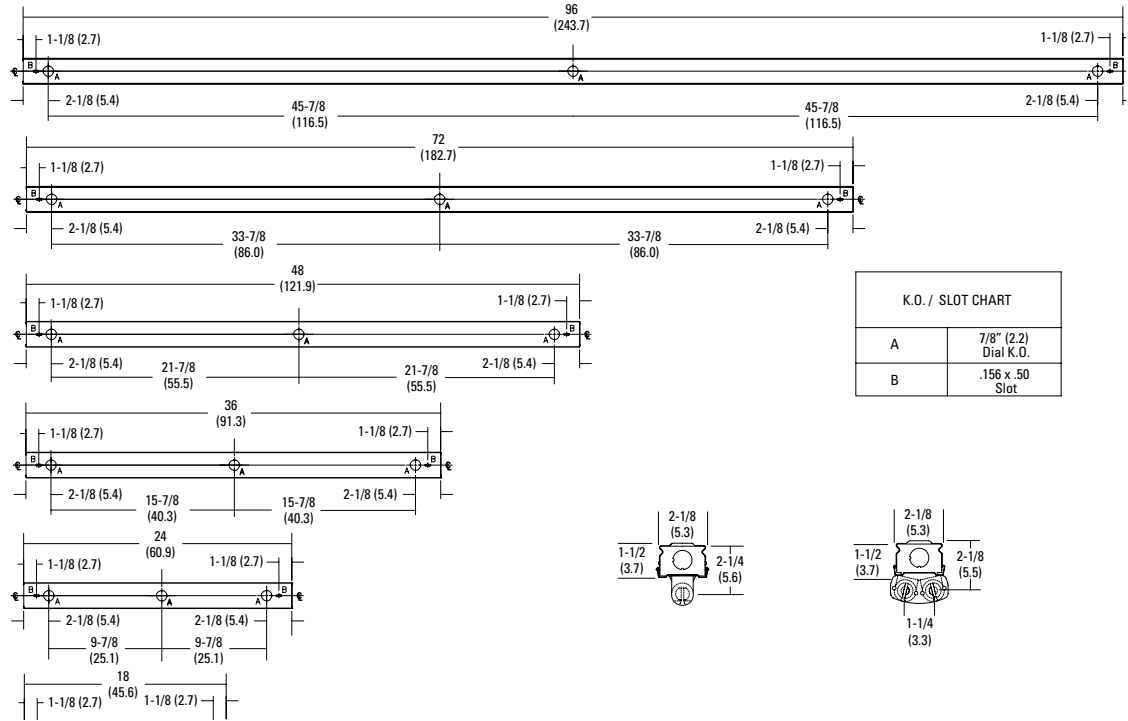

Strip Lights

DIMENSIONS

Inches (centimeters). Subject to change without notice.

Z STRIPS

T8 DIMENSIONS