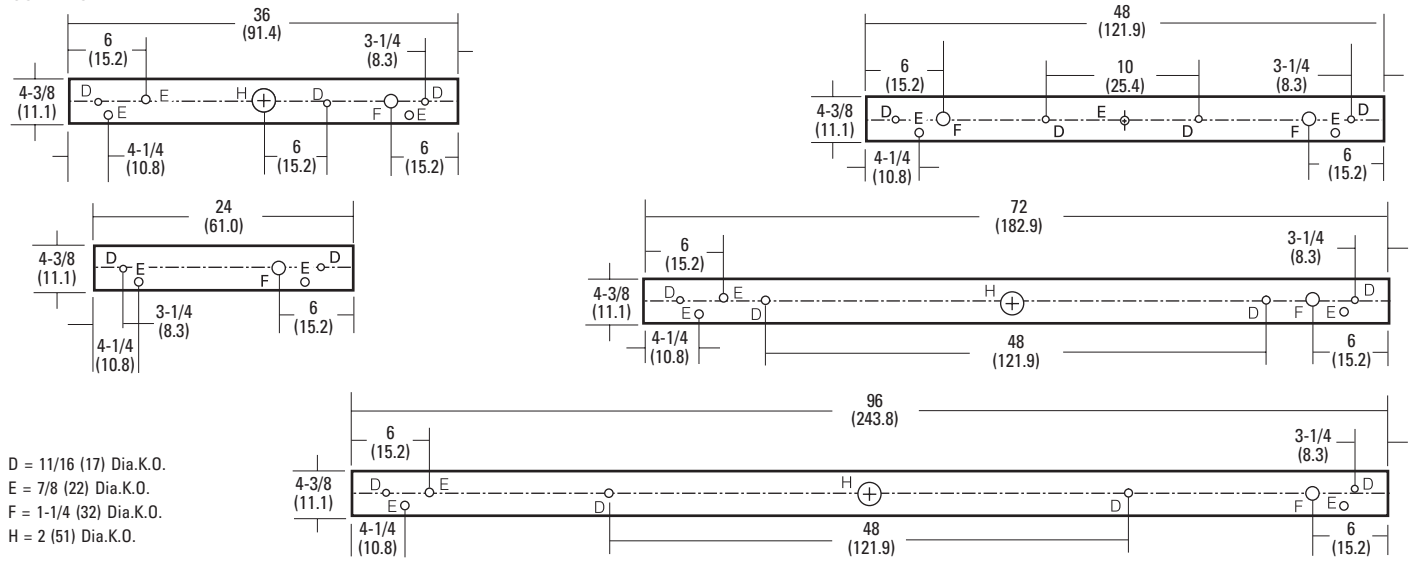

Strip Lights

DIMENSIONS (continued)

Inches (centimeters). Subject to change without notice.

C STRIPS

PHOTOMETRICS

See www.acuitybrands.com.