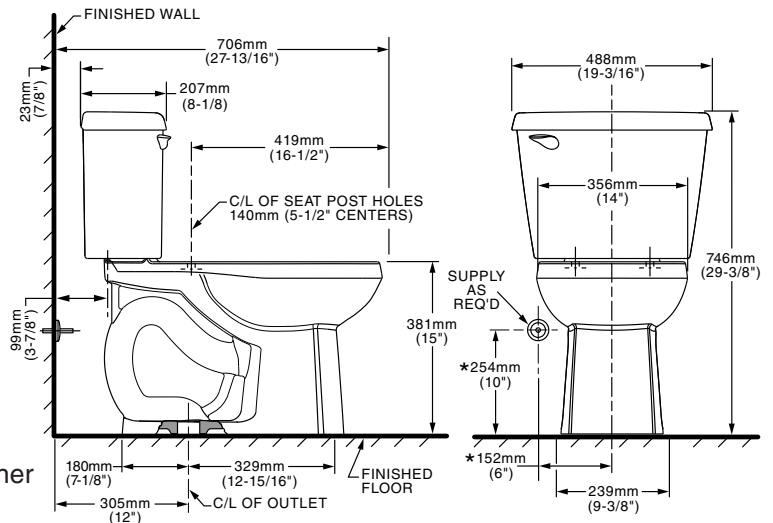

COLONY® ROUND FRONT 12" ROUGH TOILET

- ❑ **221DA.104**
 - Vitreous china
 - High Efficiency Toilet (HET), ultra-low consumption (4.8 Lpf/1.28 gpf), utilizes 20% less water
 - Meets EPA WaterSense® criteria
 - PowerWash® rim scrubs bowl with each flush
 - Includes color match bowl caps
 - 2" flush valve
 - 2" trapway
 - 12" (305mm) rough-in
 - Generous 9" x 8" water surface area
 - Color matched trip lever is supplied
 - 2 year warranty

- ❑ **221DA.105** Same as above except with trip lever on right side
- ❑ **3251D.101** Round Front Bowl
- ❑ **4192A.104** Tank

Nominal Dimensions:

706 x 488 x 746mm
 (27-13/16" x 19-3/16" x 29-3/8")

Fixture only, seat and supply sold separately

Compliance Certifications - Meets or Exceeds the Following Specifications:

- ASME A112.19.2-2008/CSA B45.1-08 for Vitreous China Fixtures
- US EPA WaterSense® Specification for HETs

NOTES:

THIS TOILET IS DESIGNED TO ROUGH-IN AT A MINIMUM DIMENSION OF 305MM (12") FROM FINISHED WALL TO C/L OF OUTLET. SUPPLY NOT INCLUDED WITH FIXTURE AND MUST BE ORDERED SEPARATELY. * DIMENSION SHOWN FOR LOCATION OF SUPPLY IS SUGGESTED.

To Be Specified:

- ❑ Color: White Bone Linen
- ❑ Seat: American Standard #5322.011 "Rise and Shine" solid plastic closed front round seat with cover
- ❑ Supply with stop: