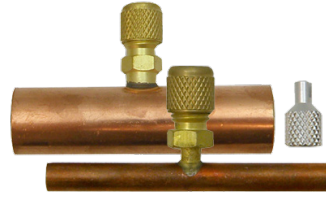

COPPER TUBE TEES

Description	Outer Diameter	Qty / Pk	ITEM
1/4" SAE	5/16"	3	AVCT5
	3/8"	3	AVCT6
	1/4"	3	AVCT4
	1-1/8"	1	AVCT18
1/4"	5/8"	1	AVCT10
	1/2"	3	AVCT8
	3/4"	1	AVCT12
	7/8"	1	AVCT14