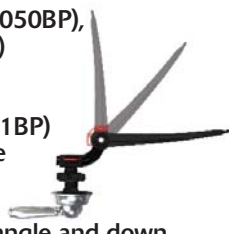

StrongARM® Toilet Tank Lever

- Available in:
 Classic: White (6060BP), Chrome (6050BP),
 & Brushed Nickel (6070BP)
 Faucet Style: Chrome (6051BP),
 Brushed Nickel (6071BP),
 & Oil Rubbed Bronze (6081BP)
- Long lasting strength & performance
- Easy installation
- Innovative Design:
 Fits all tank positions: front, side, angle and down
 Fits all flushing systems-2",3" flappers and canister/
 tower-style flush valves
- 5-year warranty

WaxFREE Toilet Seal

- Clean & easy install (no wax)
- Repositionable & holds bolts upright
- Fits all floor types: above, below, even with, 3" & 4" drain pipes
- Easiest way to install a toilet & fix leaks
- No freezing or melting