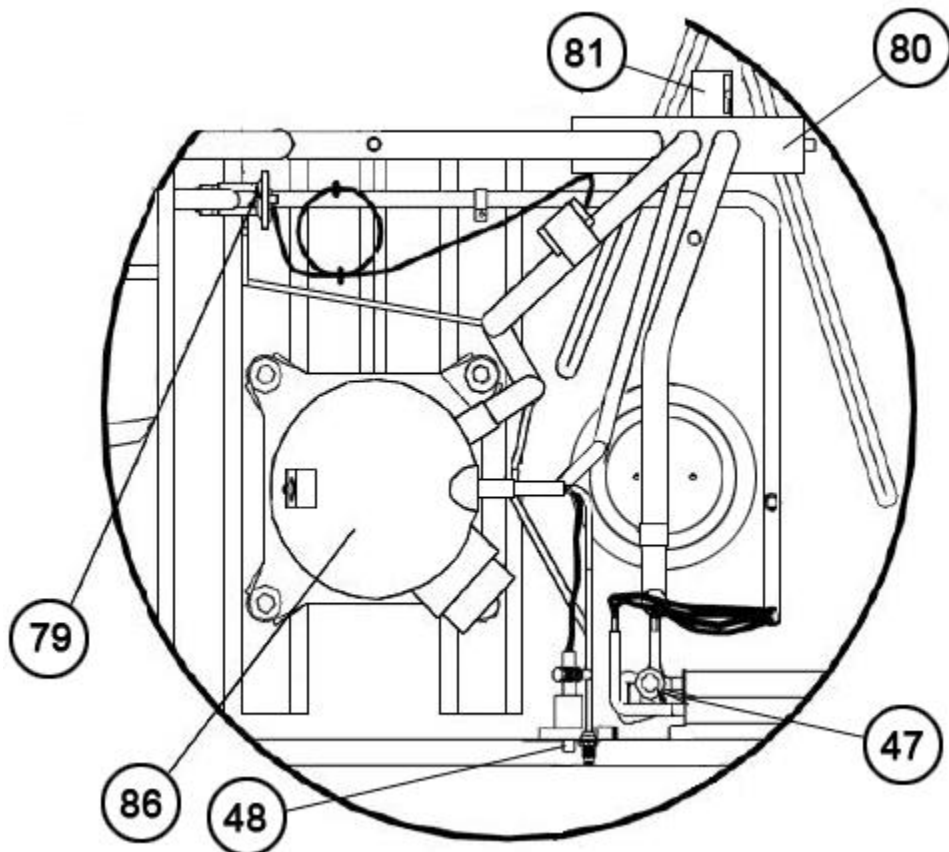

No.	Notes	MODEL TECHNICAL VARIATION COOLING CAPACITY	RJNL- C 036	RJNL- C 042	RJNL- C 048	RJNL- C 060	RJNL- C 072
COIL GROUP							
EVAPORATOR COIL:							
74	Stk	Evaporator Coil	AS-102377-03	AS-102377-03	AS-102026-03	AS-102026-03	AS-103000-03
	Stk	Distributor Assembly	83-100844-08	83-100844-08	83-100844-09	83-100844-09	83-100844-09
76		Top Air Stop	AE-58933-01	AE-58933-01	AE-58933-01	AE-58933-01	AE-58933-02
77		Top Coil Support	AE-58941-01	AE-58941-01	AE-58941-01	AE-58941-01	AE-58941-01
78	Stk	Indoor Coil Drain Pan	68-23559-01	68-23559-01	68-23559-01	68-23559-01	68-23559-02
		Filter Keeper	AE-59168-01	AE-59168-01	AE-59168-01	AE-59168-01	AE-59168-01
84		Filter Channels (3) - Center is 2 channels back to back	AE-58934-01	AE-58934-01	AE-58934-01	AE-58934-01	AE-58934-03
85		Filter - Disposable 16 x 25 x 1 (2)	54-17531-10	54-17531-10	54-17531-10	54-17531-10	N/A
		Filter - Disposable 16 x 16 x 2 (4)	N/A	N/A	N/A	N/A	54-17531-24
CONDENSER COIL:							
82	Stk	Condenser Coil	AS-102376-03	AS-102376-03	AS-102383-01	AS-102383-01	AS-102383-01
	Stk	Distributor Assembly	83-102378-01	83-102378-01	83-102378-02	83-102378-02	83-102378-02
REFRIGERATION:							
79	Stk	TXV	61-102213-06	61-102211-18	61-102211-19	61-102211-20	61-102211-19
80	Stk	Reversing Valve	61-102498-06	61-102498-06	61-102498-06	61-101684-03	61-101684-03
81	Stk	Solenoid Coil (24V)	61-101713-92	61-101713-92	61-101713-92	61-101713-01	61-101713-01
	Stk	Wiring Harness	61-26149-01	61-26149-01	61-26149-01	61-26149-01	61-26149-01

No.	Notes	MODEL TECHNICAL VARIATION COOLING CAPACITY	RJNL- C 090	RJNL- C 120			
COIL GROUP							
EVAPORATOR COIL GROUP:							
42	Stk	Evaporator Coil	AS-90656-73	AS-90656-78			
	Stk	Distributor Assembly	83-102781-04	83-102781-05			
43	Stk	Drain Pan - Removable	68-102699-02	68-102699-02			
FILTER PIECES:							
44		Filter Frame	AE-90606-11	AE-90606-12			
45		Air Stop - Bottom	AE-102712-10	AE-102712-10			
46		Air Stop - Side	AE-102712-06	AE-102712-12			
47		Top Air Stop Assembly	AS-90604-06	AS-90604-06			
48		Filter Channel (2)	AE-102712-08	AE-102712-08			
49		Filter Slide (2)	AE-102712-11	AE-102712-11			
50		Filter (6)	54-42541-01	54-42541-01			
CONDENSER COIL:							
37	Stk	Condenser Coil	AS-103040-01	AS-103076-01			
	Stk	Distributor Assembly	83-100844-10	83-100844-11			
	Stk	Filter Drier - Liquid Line	83-41714-06	83-103080-01			
		Strap - Filter Drier	AE-102132-01 (2)	AE-102132-01 (2)			
	Stk	High Pressure Control	47-102290-01	47-102290-01			
	Stk	Low Pressure Control	47-102240-04	47-102240-04			
REFRIGERATION:							
	Stk	TXV	61-102211-27	61-102211-21			
	Stk	Reversing Valve	61-102498-03	61-102498-08			
	Stk	Solenoid Coil	61-101713-92	61-101713-92			
		Wiring Harness - Reversing Valve	61-26149-01	61-26149-01			

Compressor - Refrigerator Group 036-072