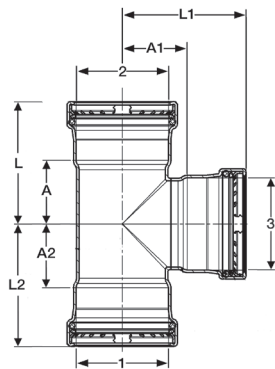

Viega ProPress XL Adapter Copper P x FPT - Model 0912XL

| Stock Code | Size | A (in) | L (in) |
|------------|---------------|--------|--------|
| | 1 2 | | |
| 20819 | 2½" x 2½" FPT | 1.53 | 4.15 |
| 20829 | 3" x 3" FPT | 1.84 | 4.82 |
| 20839 | 4" x 4" FPT | 2.09 | 5.55 |

Viega ProPress XL Tee Copper P x P x P - Model 0918XL

| Stock Code | Size | A (in) | A1 (in) | A2 (in) | L (in) | L1 (in) | L2 (in) |
|------------|-----------------|--------|---------|---------|--------|---------|---------|
| | 1 2 3 | | | | | | |
| 20684 | 2½" x ¾" x 2½" | 1.83 | 1.87 | 3.23 | 3.52 | 3.56 | 4.13 |
| 20689 | 2½" x 1" x 2½" | 1.83 | 1.91 | 3.25 | 3.52 | 3.60 | 4.15 |
| 20694 | 2½" x 1¼" x 2½" | 1.83 | 1.87 | 3.20 | 3.52 | 3.56 | 4.23 |
| 20699 | 2½" x 1½" x 2½" | 1.83 | 1.91 | 3.14 | 3.52 | 3.60 | 4.57 |
| 20704 | 2½" x 2" x ¾" | 1.04 | 1.61 | 1.59 | 2.74 | 2.52 | 3.17 |
| 20709 | 2½" x 2" x 1" | 1.04 | 1.77 | 1.65 | 2.74 | 2.67 | 3.24 |
| 22283 | 2½" x 2" x 1½" | 1.30 | 1.78 | 1.92 | 2.99 | 3.21 | 3.50 |
| 22278 | 2½" x 2" x 2" | 1.50 | 1.75 | 2.25 | 3.19 | 3.33 | 3.83 |
| 20714 | 2½" x 2" x 2½" | 1.83 | 1.91 | 2.41 | 3.52 | 3.60 | 4.00 |
| 22303 | 2½" x 2½" x ½" | 0.91 | 1.52 | 0.91 | 2.60 | 2.27 | 2.60 |
| 22298 | 2½" x 2½" x ¾" | 0.91 | 1.58 | 0.91 | 2.60 | 2.48 | 2.60 |
| 22293 | 2½" x 2½" x 1" | 1.04 | 1.77 | 1.04 | 2.74 | 2.68 | 2.74 |
| 22288 | 2½" x 2½" x 1¼" | 1.16 | 1.76 | 1.16 | 2.85 | 2.79 | 2.85 |
| 20803 | 2½" x 2½" x 1½" | 1.30 | 1.78 | 1.30 | 2.99 | 3.21 | 2.99 |
| 20688 | 2½" x 2½" x 2" | 1.54 | 1.75 | 1.54 | 3.23 | 3.34 | 3.23 |
| 20683 | 2½" x 2½" x 2½" | 1.83 | 1.87 | 1.83 | 3.52 | 3.57 | 3.52 |
| 20719 | 3" x ¾" x 3" | 2.07 | 2.15 | 3.82 | 4.04 | 4.11 | 4.72 |
| 20724 | 3" x 1" x 3" | 2.07 | 2.18 | 3.96 | 4.04 | 4.15 | 4.86 |
| 20729 | 3" x 1¼" x 3" | 2.07 | 2.18 | 3.83 | 3.96 | 4.15 | 4.86 |